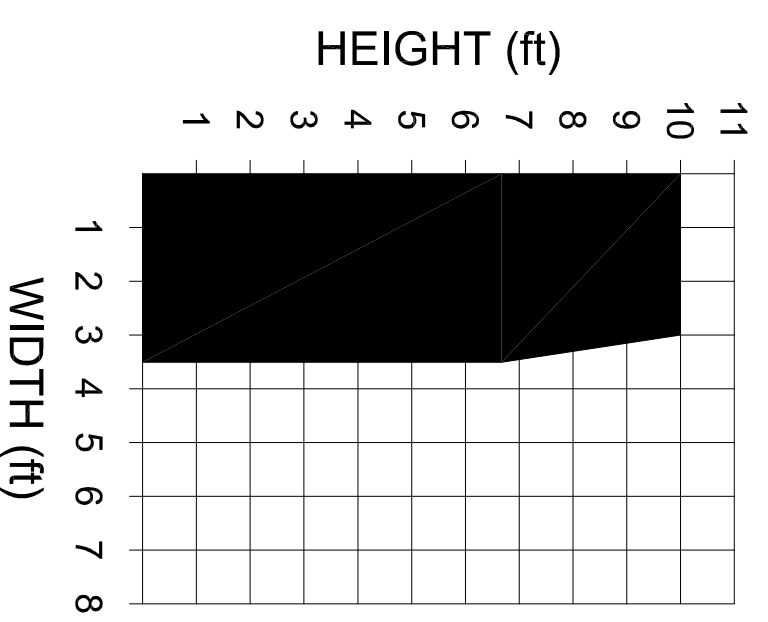

5000 SERIES WINDOWS

5000 SERIES SWING DOORS

5000 SERIES LIFT AND SLIDE DOORS

HOPKINS SERIES SLIDE AND FOLD DOORS

SIZES BASED ON 1" INSULATING GLASS WITH 1/4" PANES

FOR DOOR REQUIREMENTS EXCEEDING THE SIZES SHOWN, CONSULT HOPE'S FOR DESIGN ALTERNATIVES