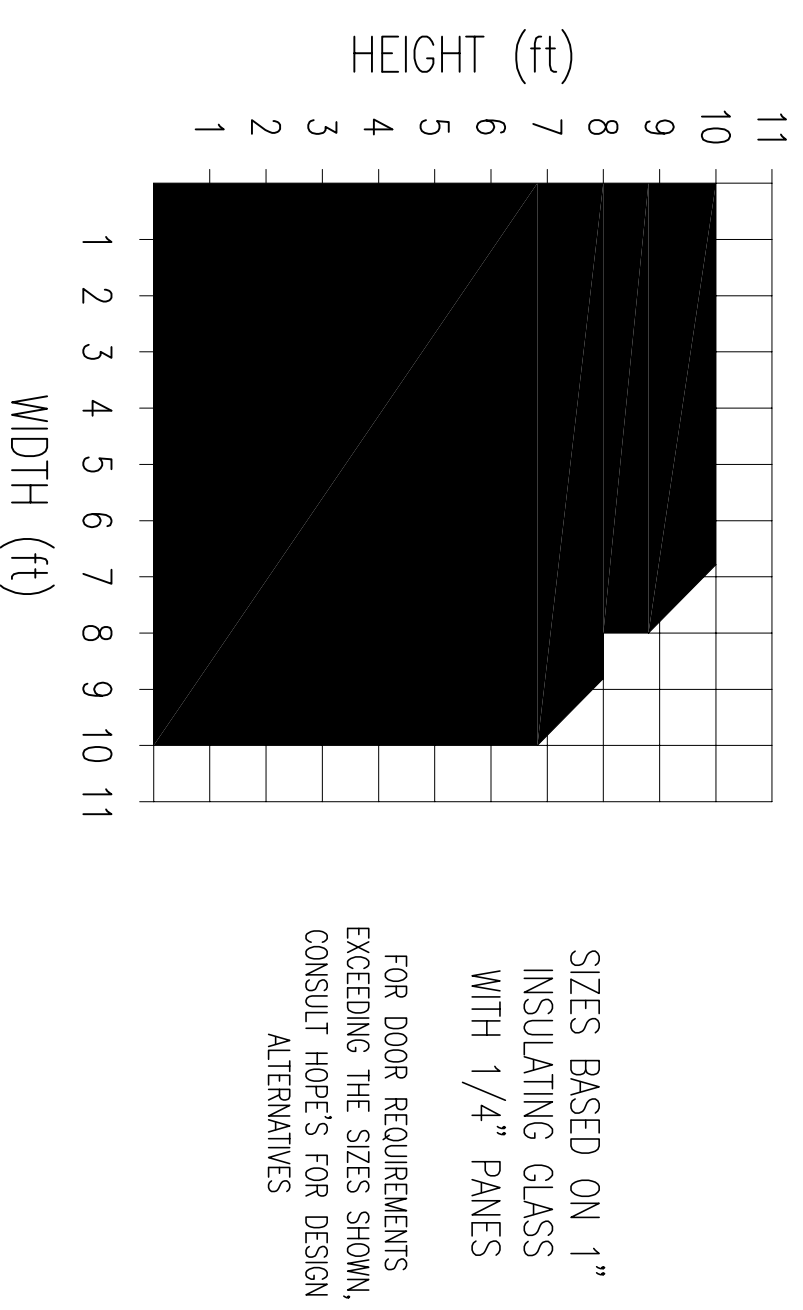

5000 SERIES WINDOWS

5000 SERIES SWING DOORS

5000 SERIES LIFT AND SLIDE DOORS

HOPKINS SERIES SLIDE AND FOLD DOORS

SIZES BASED ON 1" INSULATING GLASS WITH 1/4" PANES

FOR DOOR REQUIREMENTS EXCEEDING THE SIZES SHOWN, CONSULT HOPE'S FOR DESIGN ALTERNATIVES