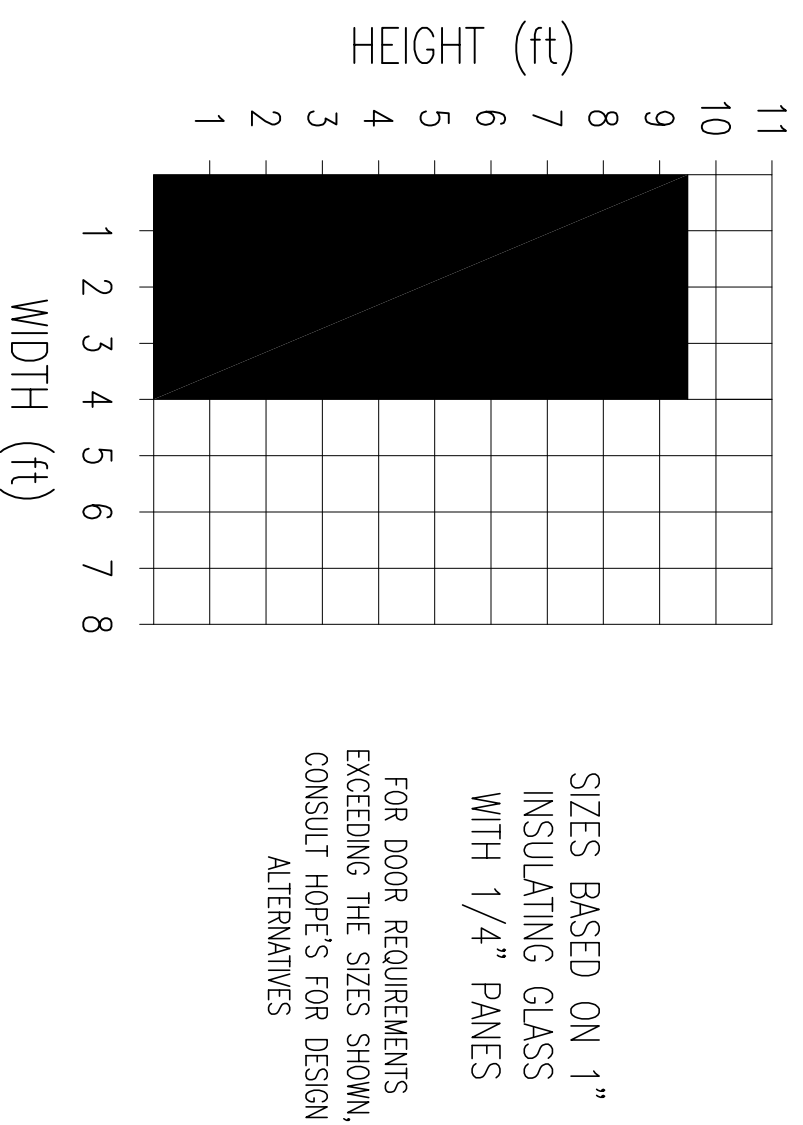

5000 SERIES WINDOWS

5000 SERIES SWING DOORS

5000 SERIES LIFT AND SLIDE DOORS

HOPKINS SERIES SLIDE AND FOLD DOORS

SIZES BASED ON 1" INSULATING GLASS WITH 1/4" PANES

FOR DOOR REQUIREMENTS EXCEEDING THE SIZES SHOWN, CONSULT HOPE'S FOR DESIGN ALTERNATIVES