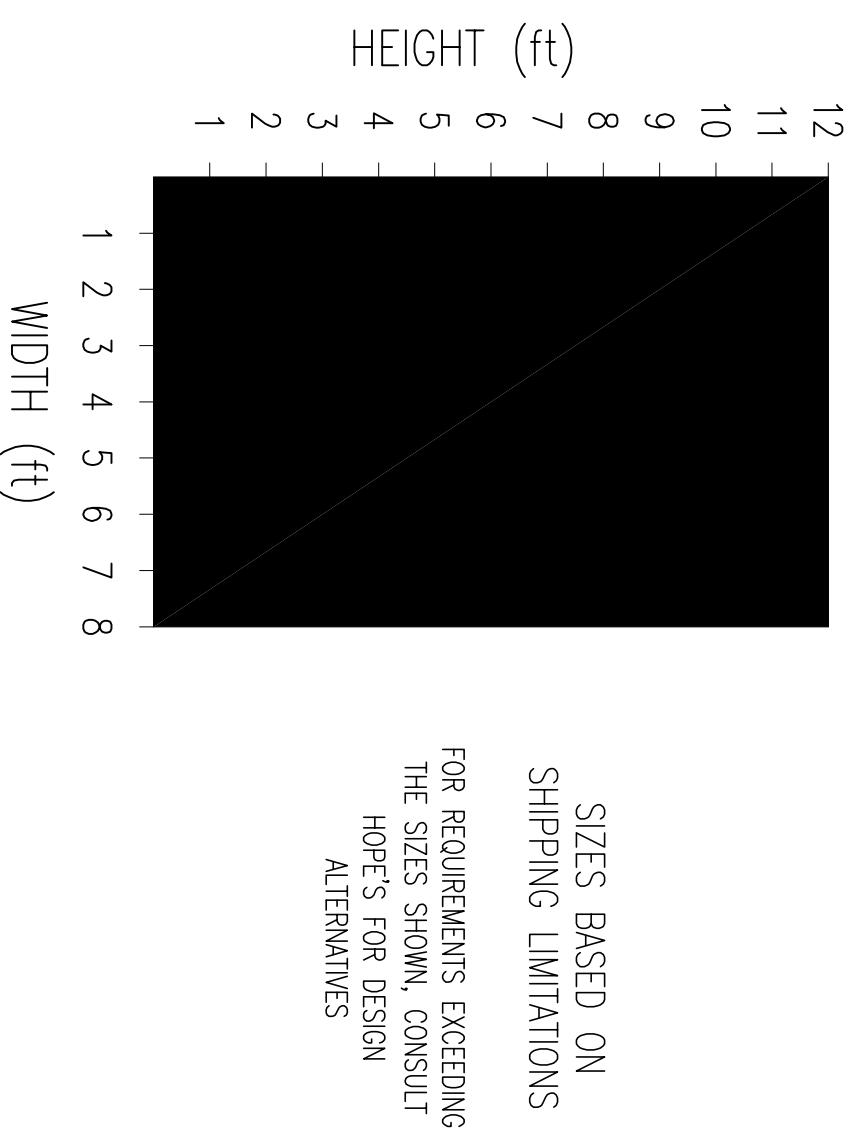

5000 SERIES WINDOWS

5000 SERIES SWING DOORS

5000 SERIES LIFT AND SLIDE DOORS

HOPKINS SERIES SLIDE AND FOLD DOORS

SIZES BASED ON 1" INSULATING GLASS WITH 1/4" PANES

FOR DOOR REQUIREMENTS EXCEEDING THE SIZES SHOWN, CONSULT HOPE'S FOR DESIGN ALTERNATIVES