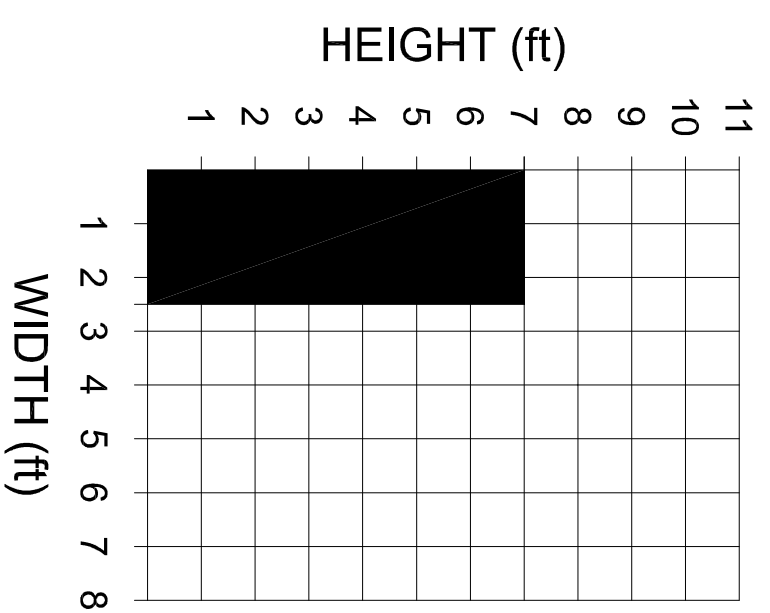

5000 SERIES WINDOWS

5000 SERIES SWING DOORS

5000 SERIES LIFT AND SLIDE DOORS

HOPKINS SERIES SLIDE AND FOLD DOORS

SIZES BASED ON 1" INSULATING GLASS WITH 1/4" PANES

FOR DOOR REQUIREMENTS EXCEEDING THE SIZES SHOWN, CONSULT HOPE'S FOR DESIGN ALTERNATIVES