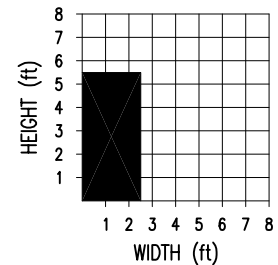

EMPIRE SERIES CASEMENT VENTILATORS

ROTO OPERATOR

SIZES BASED ON 5/8" INSULATING GLASS WITH 1/8" PANES