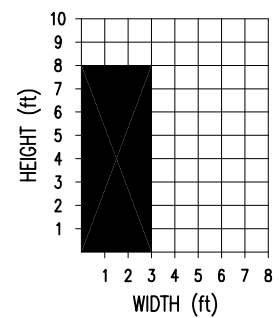

EMPIRE SERIES SWING DOORS

SIZES BASED ON 5/8" INSULATING GLASS WITH 1/8" PANES