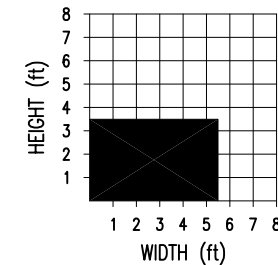

EMPIRE SERIES PROJECT-OUT VENTILATORS

MOTORIZED OPERATOR

SIZES BASED ON 5/8" INSULATING GLASS WITH 1/8" PANES