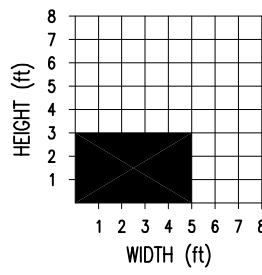

EMPIRE SERIES PROJECT-IN VENTILATORS

SIZES BASED ON 5/8" INSULATING GLASS WITH 1/8" PANES