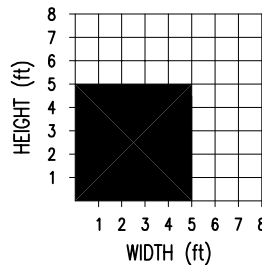

EMPIRE SERIES PROJECT-OUT VENTILATORS

MOTORIZED OPERATOR

SIZES BASED ON 5/8" INSULATING GLASS WITH 1/8" PANES