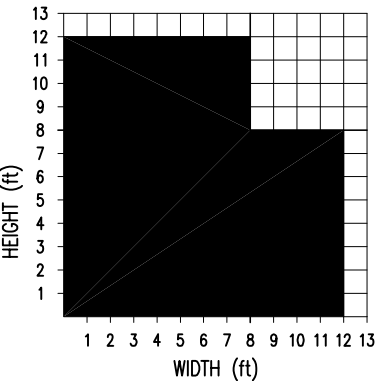

EMPIRE SERIES FIXED WINDOWS

FOR WINDOW FRAME REQUIREMENTS EXCEEDING THE SIZES SHOWN, CONSULT HOPE'S FOR DESIGN ALTERNATIVES