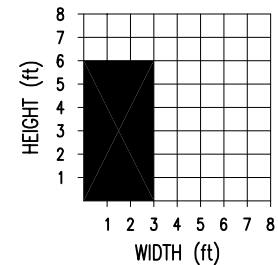

EMPIRE SERIES CASEMENT VENTILATORS

ROTO OPERATOR

SIZES BASED ON 5/8" INSULATING GLASS WITH 1/8" PANES