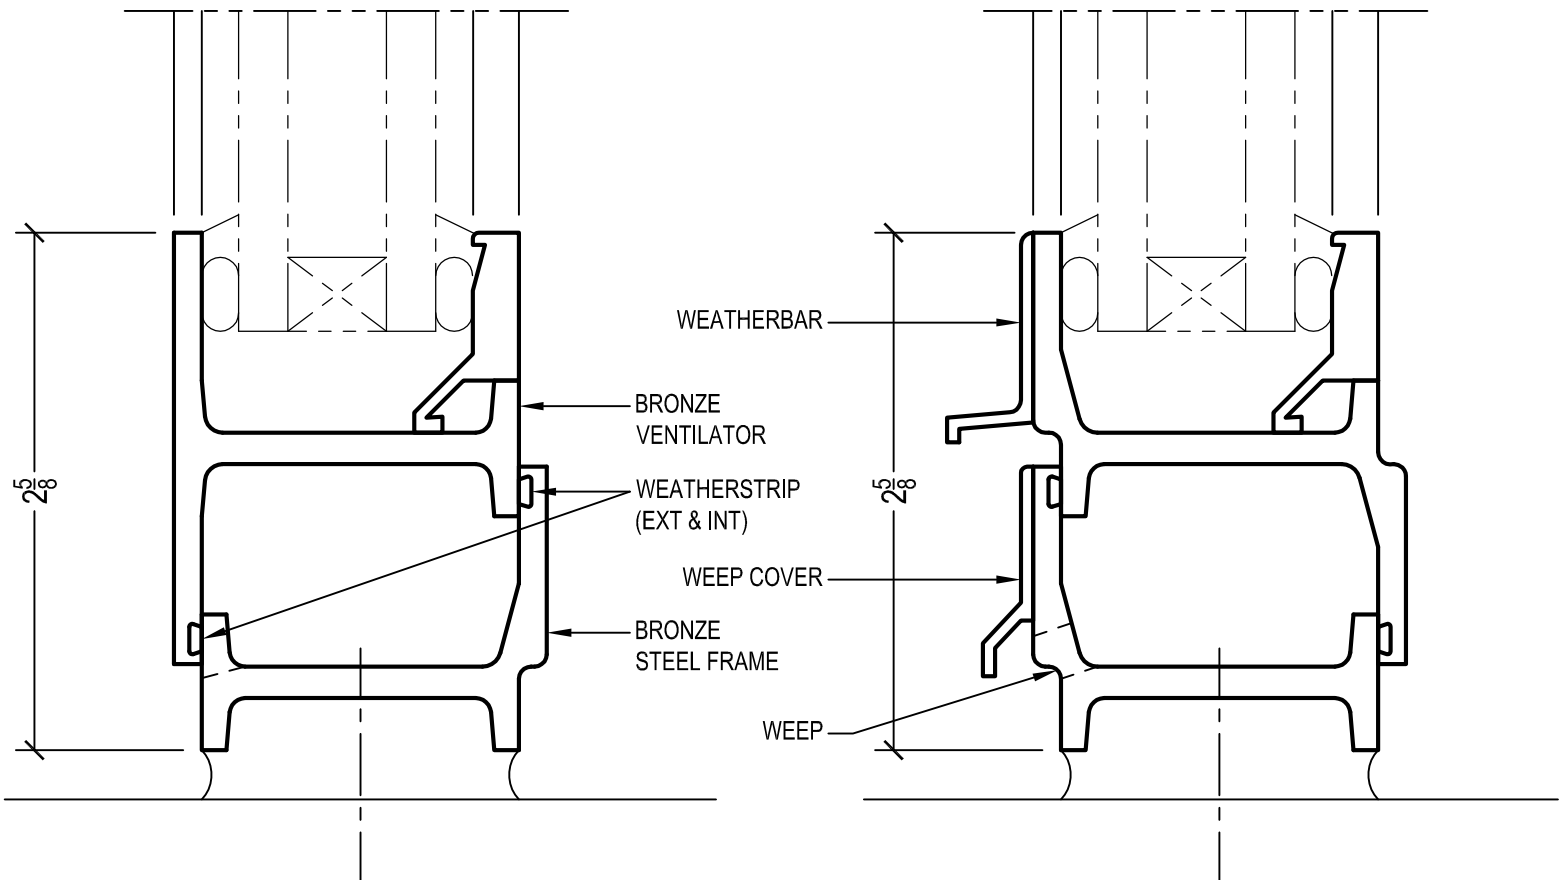

SEE THE "DOWNLOAD" LINK
TO ACCESS CAD FILES FOR
COMPLETE SELECTION OF DETAILS

FIXED DETAIL

INTERIOR GLAZED WITH 1" GLASS

SWING-OUT DETAIL

INTERIOR GLAZED WITH 1" GLASS

SWING-IN DETAIL

INTERIOR GLAZED WITH 1" GLASS

#175M TRUE MUNTIN DETAIL

INTERIOR GLAZED WITH 1" GLASS

#T138L TRUE MUNTIN DETAIL

INTERIOR GLAZED WITH 5/8" GLASS

#T875L TRUE MUNTIN DETAIL

INTERIOR GLAZED WITH 1/4" GLASS