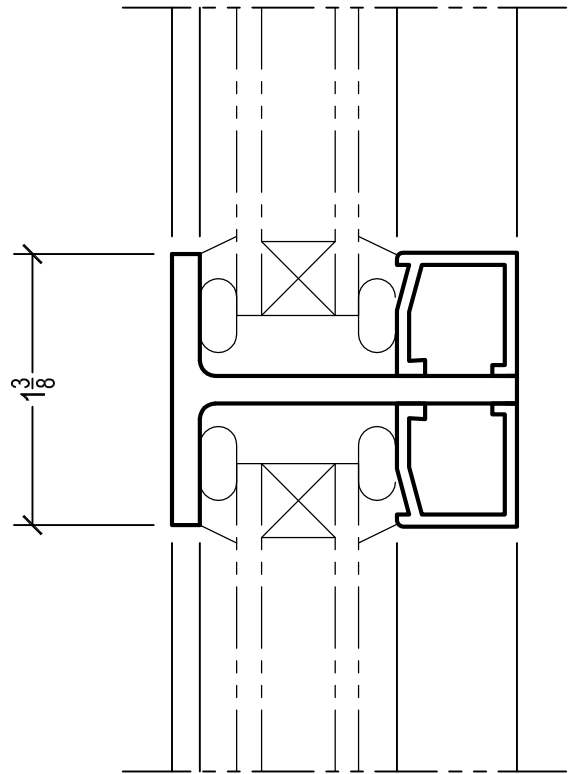

SEE THE "DOWNLOAD" LINK
TO ACCESS CAD FILES FOR
COMPLETE SELECTION OF DETAILS

FIXED DETAIL

INTERIOR GLAZED WITH 1" GLASS

SWING-OUT DETAIL

INTERIOR GLAZED WITH 1" GLASS

SWING-IN DETAIL

INTERIOR GLAZED WITH 1" GLASS

#175M TRUE MUNTIN DETAIL

INTERIOR GLAZED WITH 1" GLASS

#T138L TRUE MUNTIN DETAIL

INTERIOR GLAZED WITH 5/8" GLASS

#T875L TRUE MUNTIN DETAIL

INTERIOR GLAZED WITH 1/4" GLASS