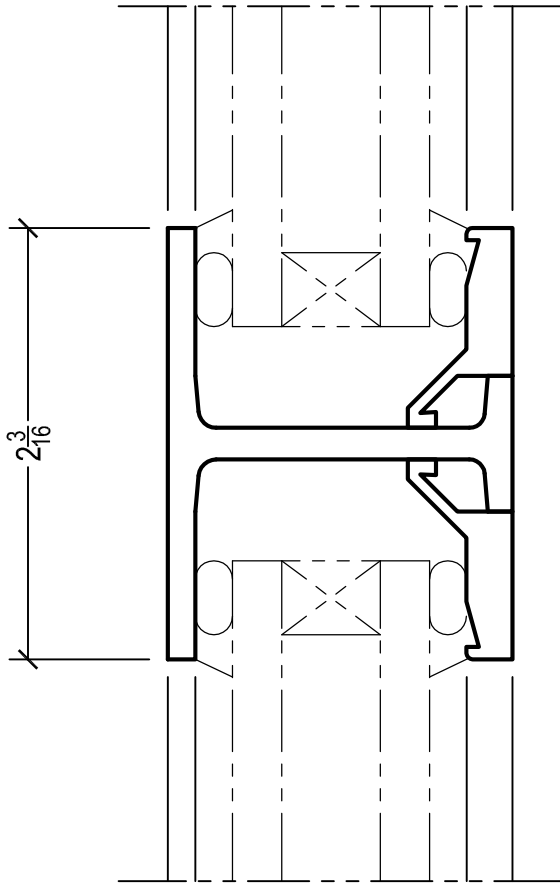

SEE THE "DOWNLOAD" LINK
TO ACCESS CAD FILES FOR
COMPLETE SELECTION OF DETAILS

FIXED DETAIL

INTERIOR GLAZED WITH 1" GLASS

SWING-OUT DETAIL

INTERIOR GLAZED WITH 1" GLASS

SWING-IN DETAIL

INTERIOR GLAZED WITH 1" GLASS

#175M TRUE MUNTIN DETAIL

INTERIOR GLAZED WITH 1" GLASS

#T138L TRUE MUNTIN DETAIL

INTERIOR GLAZED WITH 5/8" GLASS

#T875L TRUE MUNTIN DETAIL

INTERIOR GLAZED WITH 1/4" GLASS