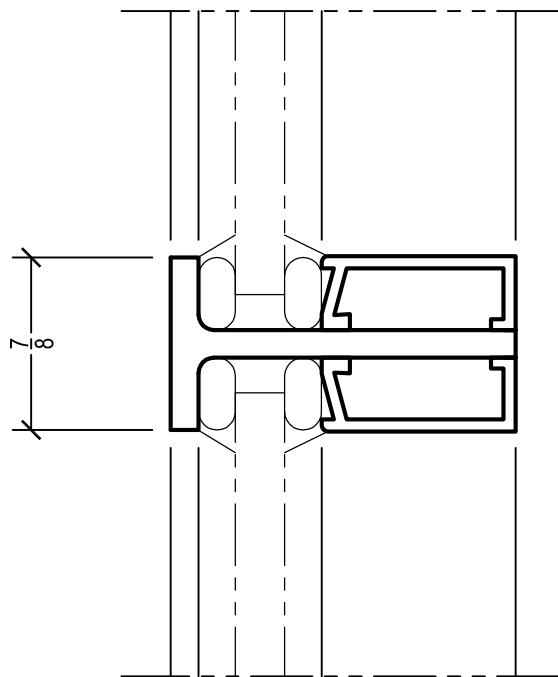

SEE THE "DOWNLOAD" LINK
TO ACCESS CAD FILES FOR
COMPLETE SELECTION OF DETAILS

FIXED DETAIL

INTERIOR GLAZED WITH 1" GLASS

SWING-OUT DETAIL

INTERIOR GLAZED WITH 1" GLASS

SWING-IN DETAIL

INTERIOR GLAZED WITH 1" GLASS

#175M TRUE MUNTIN DETAIL

INTERIOR GLAZED WITH 1" GLASS

#T138L TRUE MUNTIN DETAIL

INTERIOR GLAZED WITH 5/8" GLASS

#T875L TRUE MUNTIN DETAIL

INTERIOR GLAZED WITH 1/4" GLASS