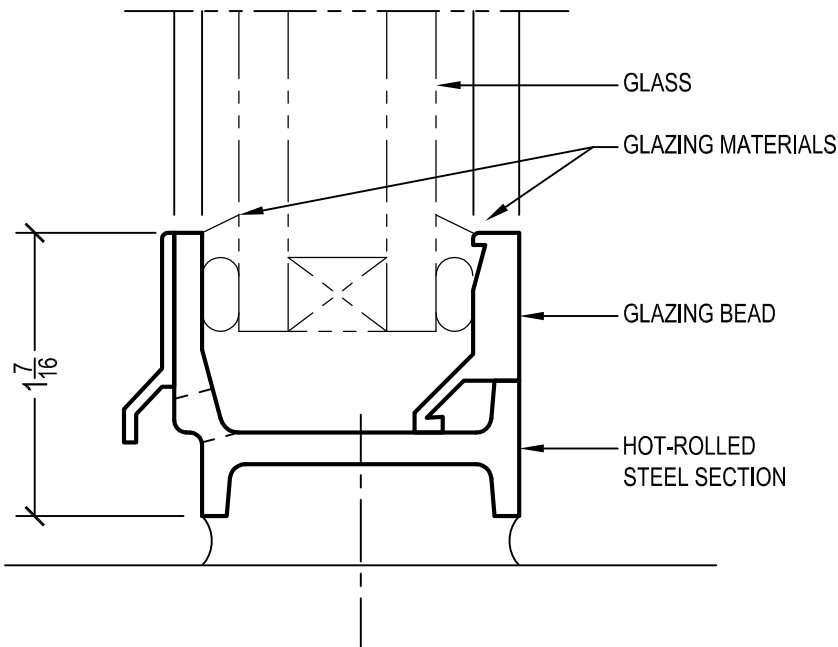

SEE THE "DOWNLOAD" LINK
TO ACCESS CAD FILES FOR
COMPLETE SELECTION OF DETAILS

FIXED DETAIL

INTERIOR GLAZED WITH 1" GLASS

SWING-OUT DETAIL

INTERIOR GLAZED WITH 1" GLASS

SWING-IN DETAIL

INTERIOR GLAZED WITH 1" GLASS

#175M TRUE MUNTIN DETAIL

INTERIOR GLAZED WITH 1" GLASS

#T138L TRUE MUNTIN DETAIL

INTERIOR GLAZED WITH 5/8" GLASS

#T875L TRUE MUNTIN DETAIL

INTERIOR GLAZED WITH 1/4" GLASS