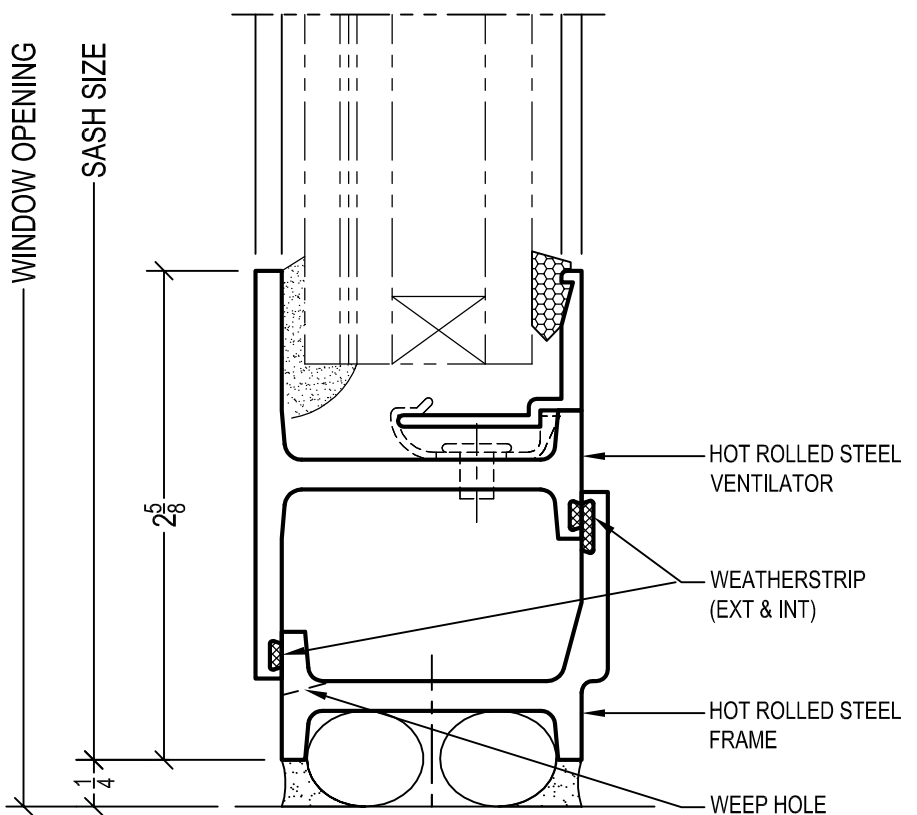

HOPE'S®

Impact Approved Windows and Doors

TYPICAL FULL SIZE DETAILS

SEE THE "DOWNLOAD" LINK
TO ACCESS CAD FILES FOR
COMPLETE SELECTION OF DETAILS

FIXED DETAIL
INTERIOR GLAZED WITH 1" GLASS

Details are full scale.

SWING-OUT DETAIL
INTERIOR GLAZED WITH 1" GLASS