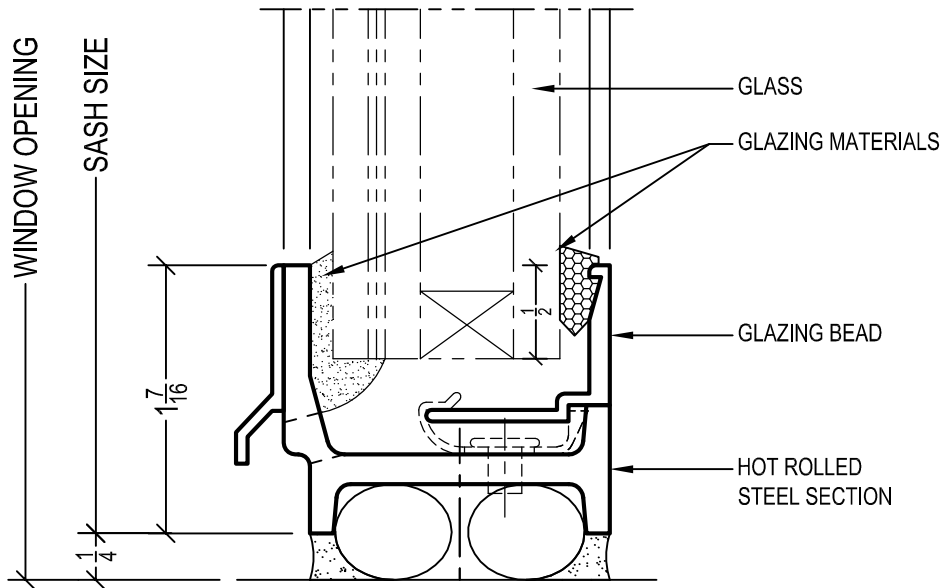

HOPE'S®

Impact Approved Windows and Doors

TYPICAL FULL SIZE DETAILS

SEE THE "DOWNLOAD" LINK
TO ACCESS CAD FILES FOR
COMPLETE SELECTION OF DETAILS

FIXED DETAIL
INTERIOR GLAZED WITH 1" GLASS

Details are full scale.

SWING-OUT DETAIL
INTERIOR GLAZED WITH 1" GLASS