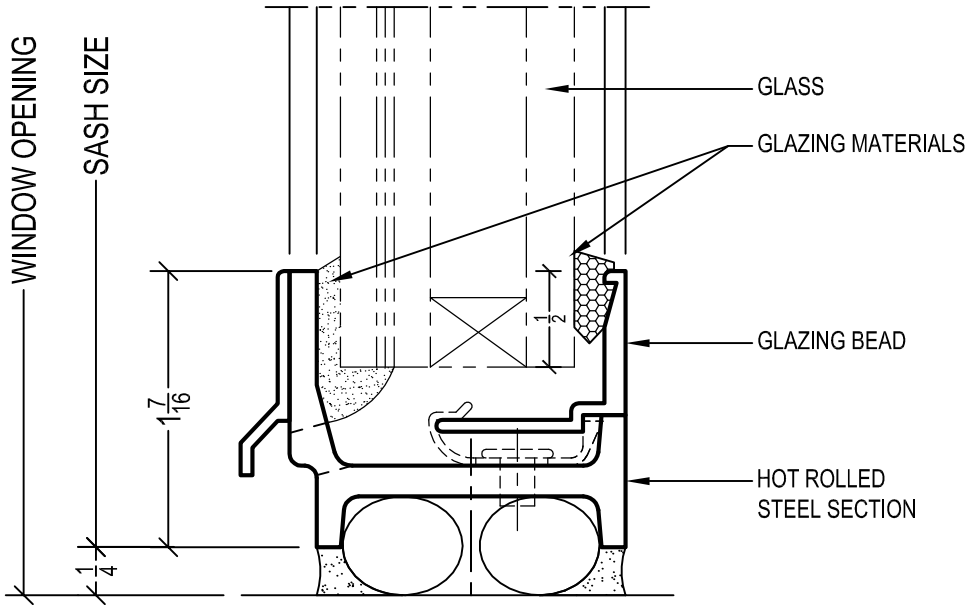

HOPE'S®

Impact Approved Windows and Doors

TYPICAL FULL SIZE DETAILS

SEE THE "DOWNLOAD" LINK
TO ACCESS CAD FILES FOR
COMPLETE SELECTION OF DETAILS

FIXED DETAIL
INTERIOR GLAZED WITH 1" GLASS

Details are full scale.

SWING-OUT DETAIL
INTERIOR GLAZED WITH 1" GLASS