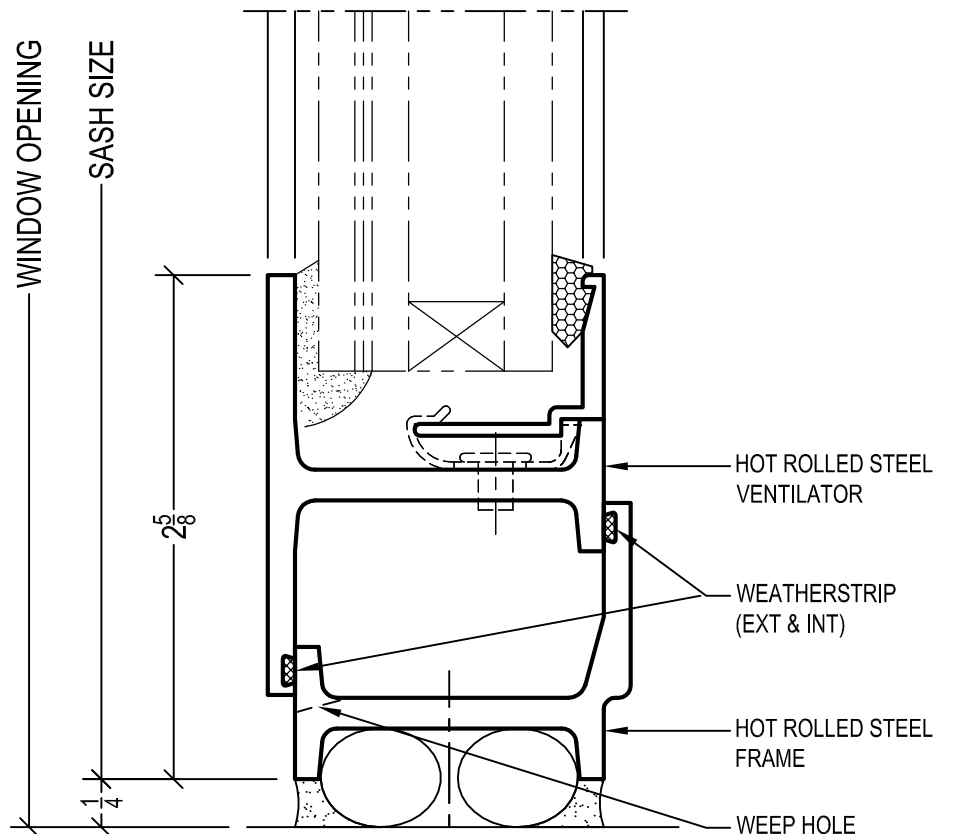

HOPE'S®

Impact Approved Windows and Doors

TYPICAL FULL SIZE DETAILS

SEE THE "DOWNLOAD" LINK
TO ACCESS CAD FILES FOR
COMPLETE SELECTION OF DETAILS

FIXED DETAIL
INTERIOR GLAZED WITH 1" GLASS

Details are full scale.

SWING-OUT DETAIL
INTERIOR GLAZED WITH 1" GLASS