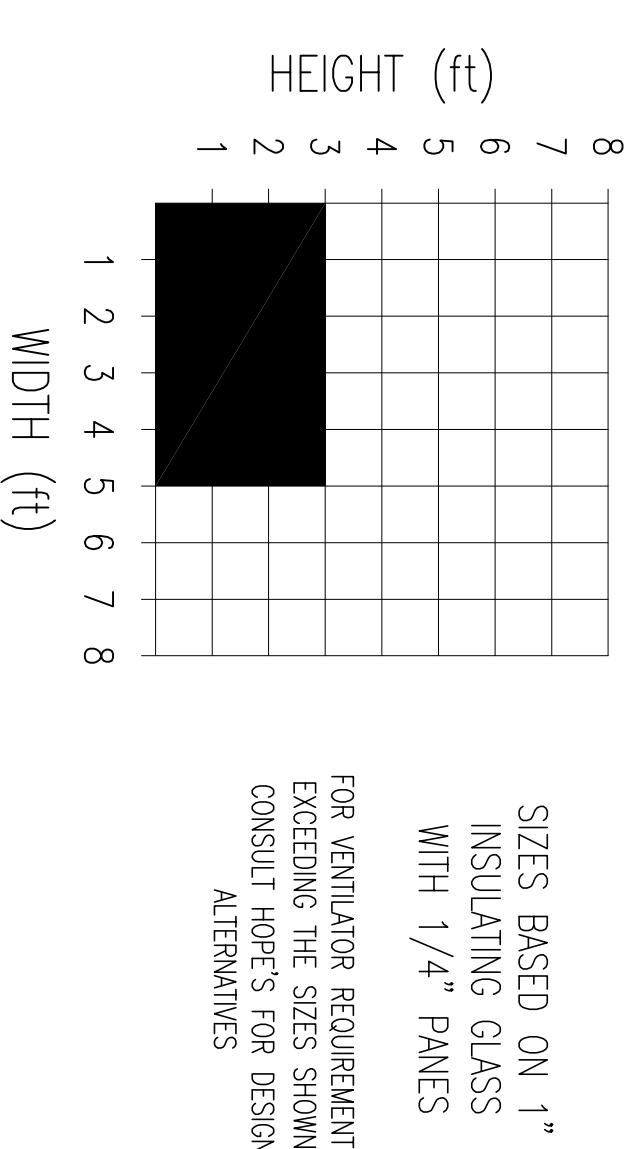

JAMESTOWN175 SERIES FIXED WINDOWS

JAMESTOWN175 SERIES TOP HUNG-OUT VENTILATORS

JAMESTOWN175 SERIES SWINGING DOORS

JAMESTOWN175 SERIES PROJECT-OUT VENTILATORS

JAMESTOWN175 SERIES PROJECT-IN VENTILATORS

JAMESTOWN175 SERIES HORIZONTALLY PIVOTED VENTILATORS