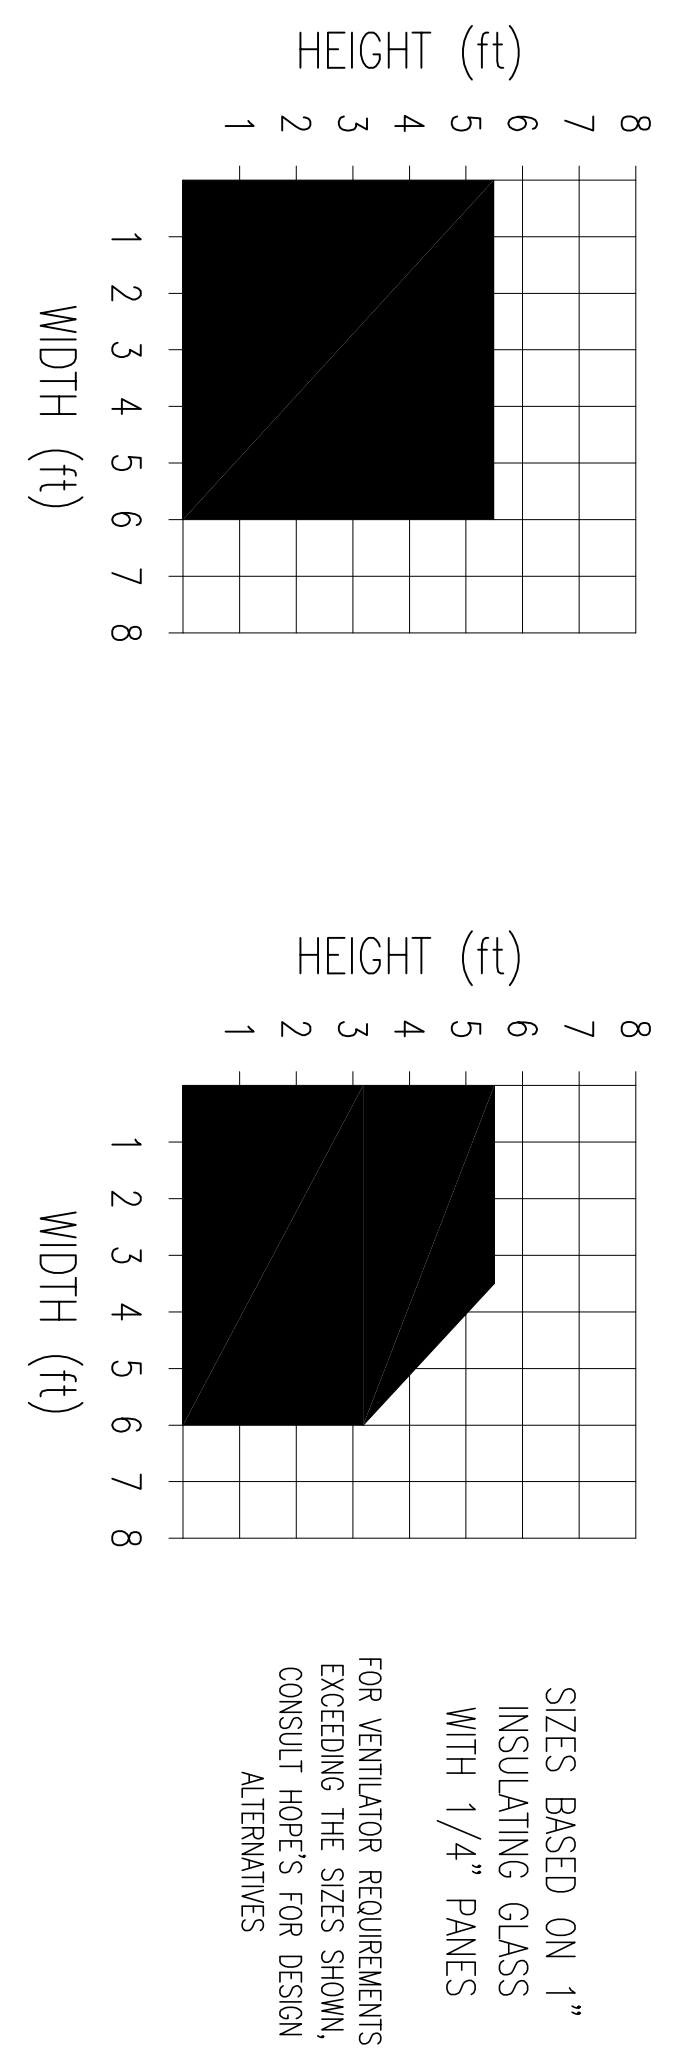

JAMESTOWN175 SERIES SINGLE & DOUBLE HUNG VENTILATORS
COUNTER BALANCE   SPIRAL BALANCE