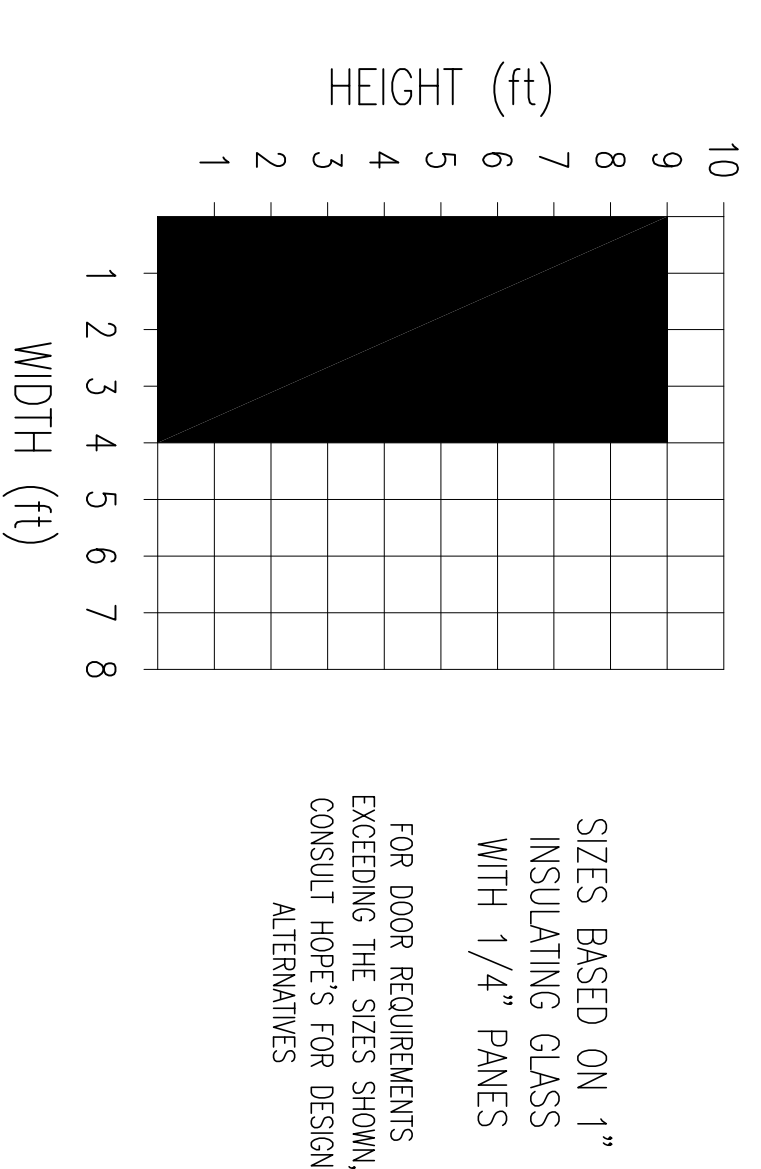

JAMESTOWN175 SERIES FIXED WINDOWS

JAMESTOWN175 SERIES TOP HUNG-OUT VENTILATORS

JAMESTOWN175 SERIES SWINGING DOORS

JAMESTOWN175 SERIES PROJECT-OUT VENTILATORS

JAMESTOWN175 SERIES PROJECT-IN VENTILATORS

JAMESTOWN175 SERIES HORIZONTALLY PIVOTED VENTILATORS