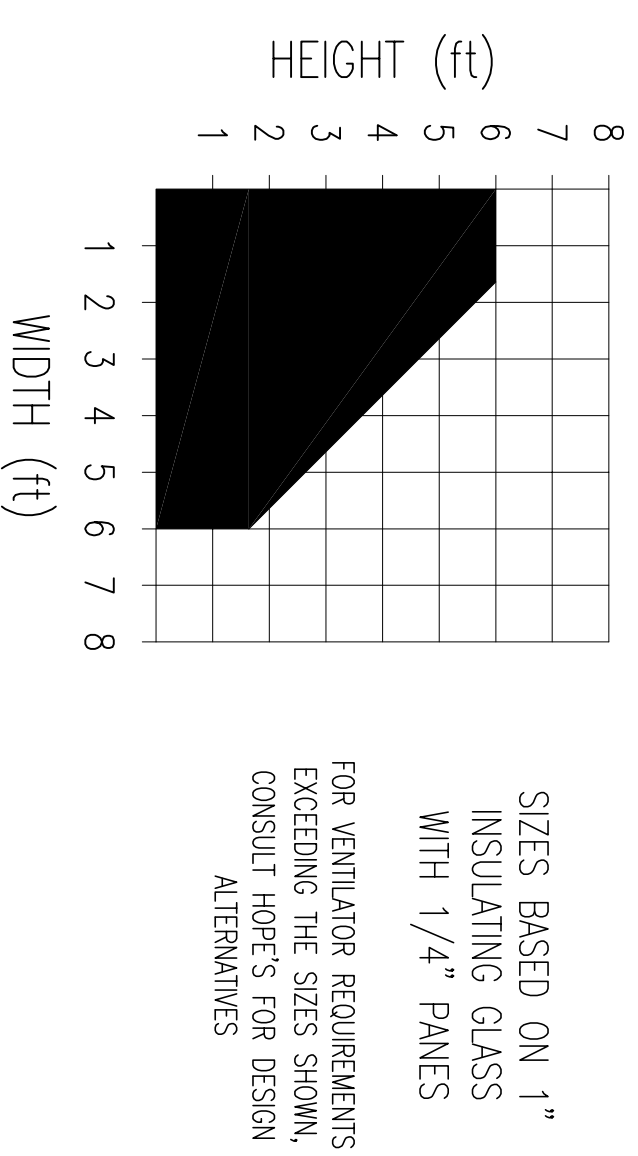

JAMESTOWN175 SERIES FIXED WINDOWS

JAMESTOWN175 SERIES TOP HUNG-OUT VENTILATORS

JAMESTOWN175 SERIES SWINGING DOORS

JAMESTOWN175 SERIES PROJECT-OUT VENTILATORS

JAMESTOWN175 SERIES PROJECT-IN VENTILATORS

JAMESTOWN175 SERIES HORIZONTALLY PIVOTED VENTILATORS