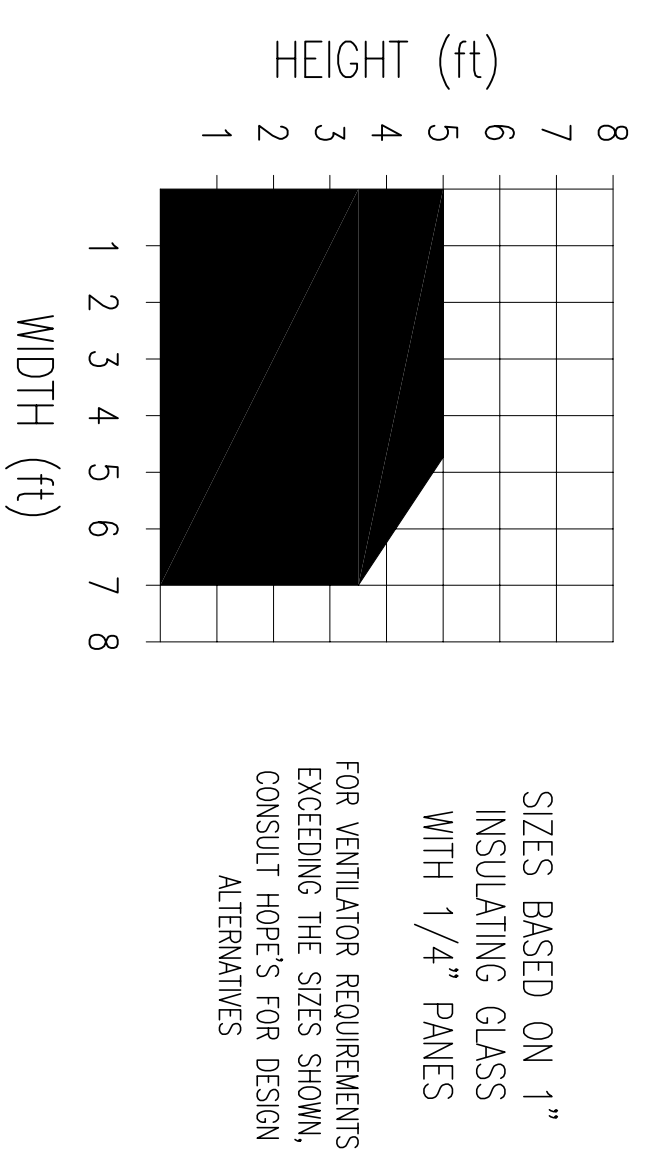

JAMESTOWN175 SERIES FIXED WINDOWS

JAMESTOWN175 SERIES TOP HUNG-OUT VENTILATORS

JAMESTOWN175 SERIES SWINGING DOORS

JAMESTOWN175 SERIES PROJECT-OUT VENTILATORS

JAMESTOWN175 SERIES PROJECT-IN VENTILATORS

JAMESTOWN175 SERIES HORIZONTALLY PIVOTED VENTILATORS