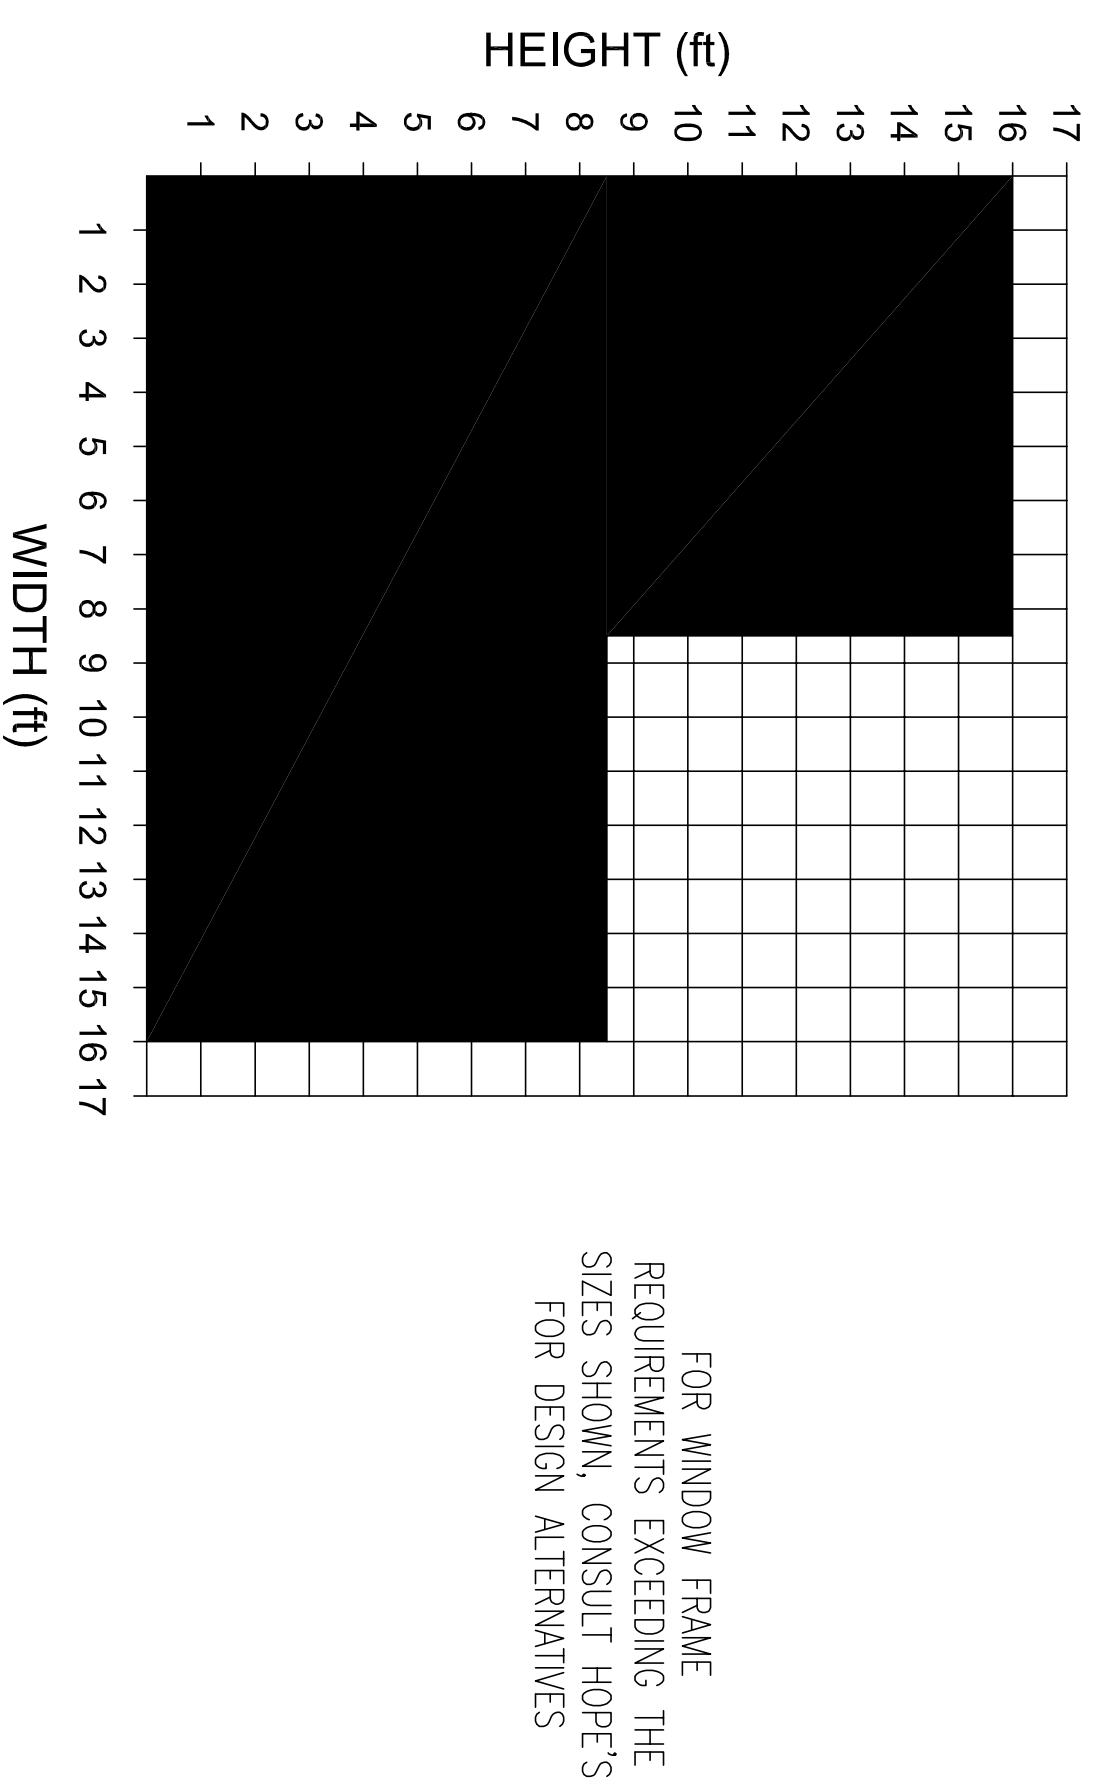

JAMESTOWN175 SERIES FIXED WINDOWS

JAMESTOWN175 SERIES TOP HUNG-OUT VENTILATORS

JAMESTOWN175 SERIES SWINGING DOORS

JAMESTOWN175 SERIES PROJECT-OUT VENTILATORS

JAMESTOWN175 SERIES PROJECT-IN VENTILATORS

JAMESTOWN175 SERIES HORIZONTALLY PIVOTED VENTILATORS