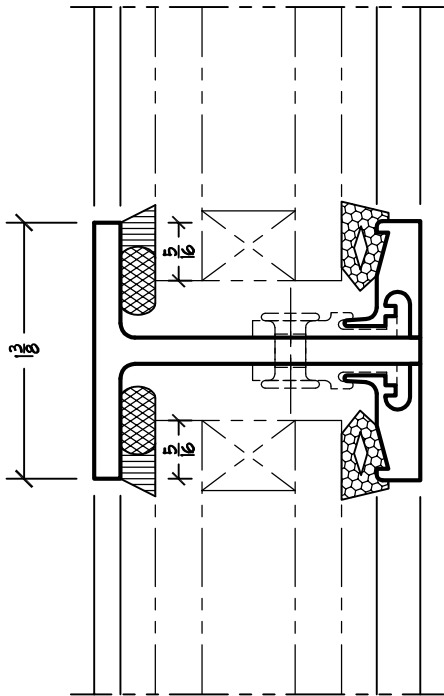

## Jamestown 175™ Series

TYPICAL FULL SIZE DETAILS

**#175M TRUE MUNTIN DETAIL**  
INTERIOR GLAZED WITH 1" GLASS

**#175L TRUE MUNTIN DETAIL**  
INTERIOR GLAZED WITH 1" GLASS

**#138L TRUE MUNTIN DETAIL**  
INTERIOR GLAZED WITH 1" GLASS

**#875L TRUE MUNTIN DETAIL**  
INTERIOR GLAZED WITH 1/4" GLASS

Details are full scale.