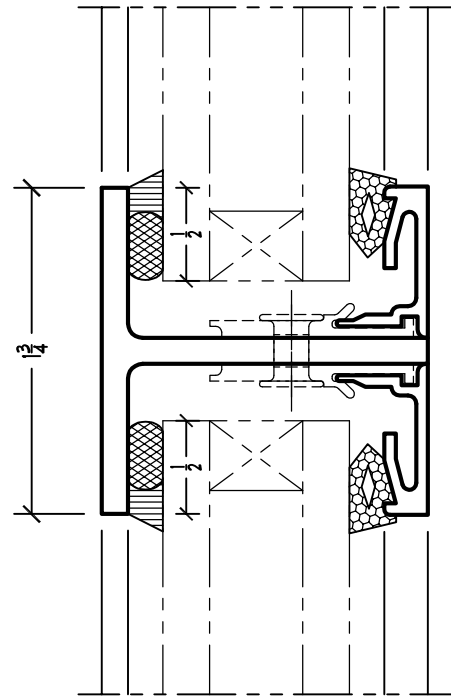

#175L TRUE MUNTIN DETAIL
INTERIOR GLAZED WITH 1" GLASS