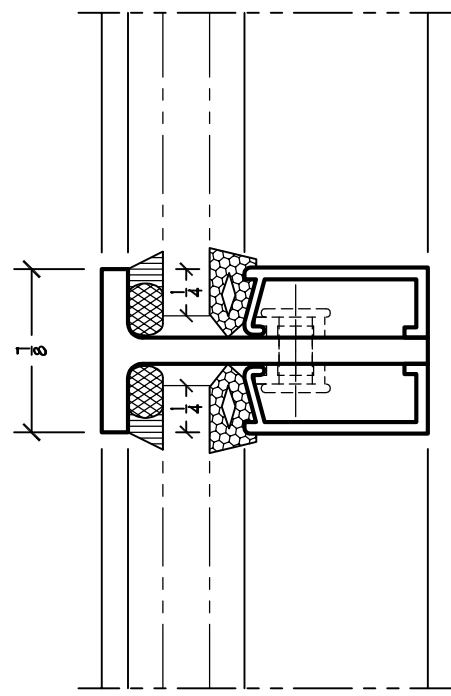

Details are full scale.

**SWING-IN DETAIL**  
INTERIOR GLAZED WITH 1" GLASS

## Jamestown 175™ Series

TYPICAL FULL SIZE DETAILS

**#175M TRUE MUNTIN DETAIL**  
INTERIOR GLAZED WITH 1" GLASS

**#175L TRUE MUNTIN DETAIL**  
INTERIOR GLAZED WITH 1" GLASS

**#138L TRUE MUNTIN DETAIL**  
INTERIOR GLAZED WITH 1" GLASS

**#875L TRUE MUNTIN DETAIL**  
INTERIOR GLAZED WITH 1/4" GLASS

Details are full scale.