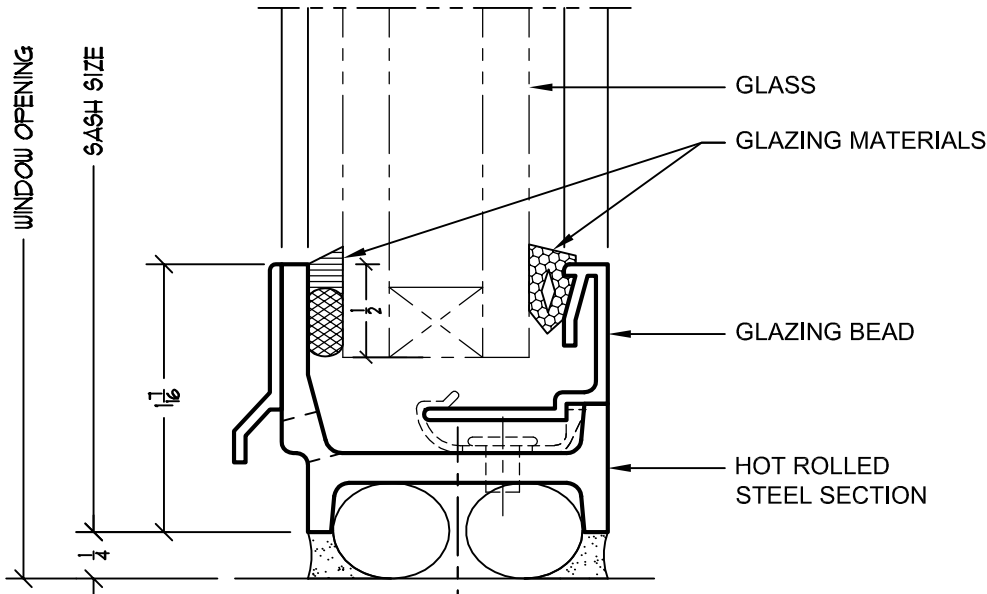

### TYPICAL FULL SIZE DETAILS

SEE THE "DOWNLOAD" LINK  
TO ACCESS CAD FILES FOR  
COMPLETE SELECTION OF DETAILS

**FIXED DETAIL**  
INTERIOR GLAZED WITH 1" GLASS

**SWING-OUT DETAIL**  
INTERIOR GLAZED WITH 1" GLASS

Details are full scale.

**SWING-IN DETAIL**  
INTERIOR GLAZED WITH 1" GLASS

**#875L TRUE MUNTIN DETAIL**  
INTERIOR GLAZED WITH 1/4" GLASS

Details are full scale.