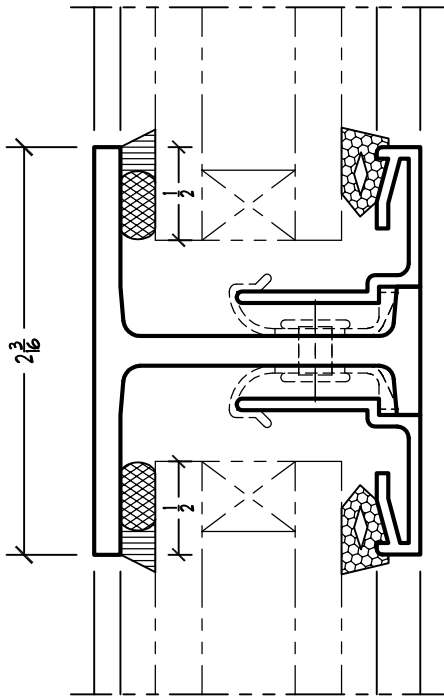

HOPE'S®

Jamestown 175™ Series

TYPICAL FULL SIZE DETAILS

#175M TRUE MUNTIN DETAIL
INTERIOR GLAZED WITH 1" GLASS