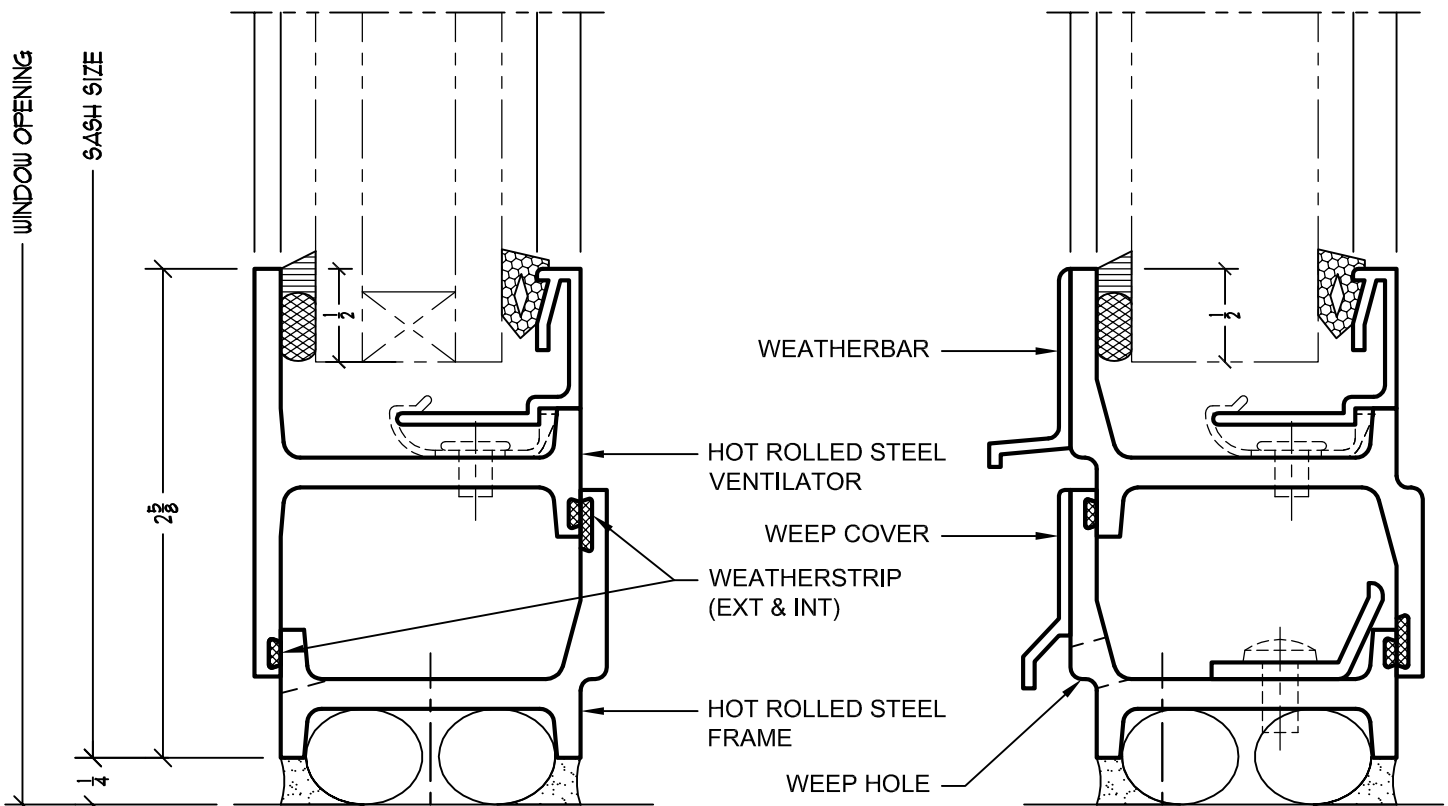

### TYPICAL FULL SIZE DETAILS

SEE THE "DOWNLOAD" LINK  
TO ACCESS CAD FILES FOR  
COMPLETE SELECTION OF DETAILS

**FIXED DETAIL**  
INTERIOR GLAZED WITH 1" GLASS

**SWING-OUT DETAIL**  
INTERIOR GLAZED WITH 1" GLASS

Details are full scale.

**SWING-IN DETAIL**  
INTERIOR GLAZED WITH 1" GLASS

**#875L TRUE MUNTIN DETAIL**  
INTERIOR GLAZED WITH 1/4" GLASS

Details are full scale.