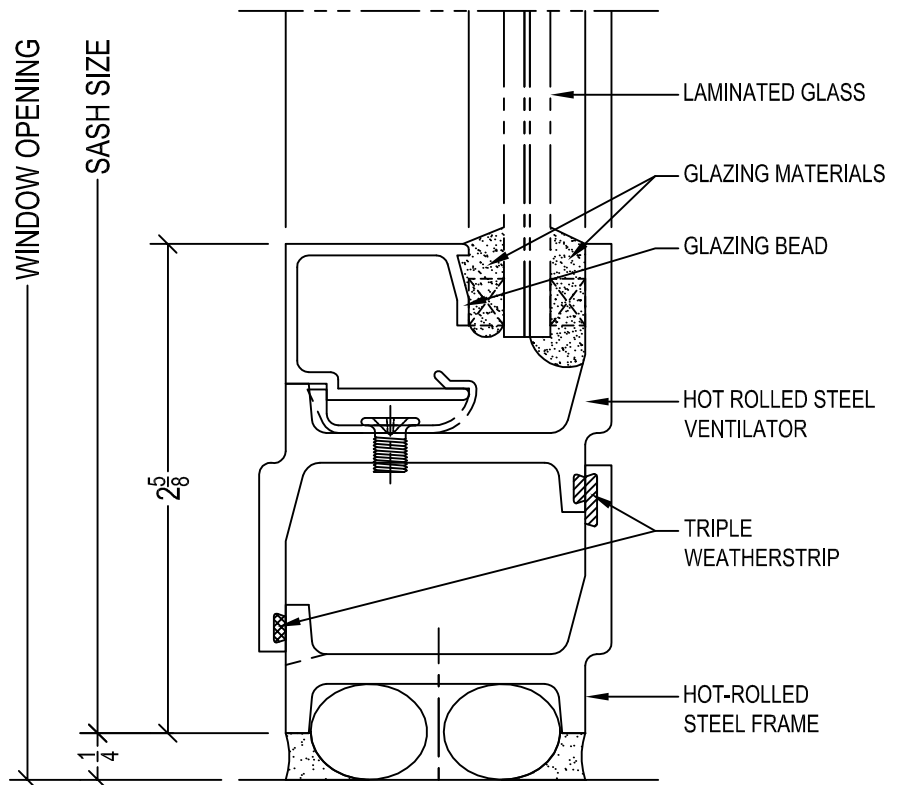

HOPE'S®

Liberty™ Series

BLAST RESISTANT STEEL WINDOWS

TYPICAL FULL SIZE DETAILS

SEE THE "DOWNLOAD" LINK
TO ACCESS CAD FILES FOR
COMPLETE SELECTION OF DETAILS

FIXED DETAIL

EXTERIOR GLAZED WITH 1/4" NOMINAL LAMINATED GLASS

SWING-OUT DETAIL

Details are full scale.

EXTERIOR GLAZED WITH 1/4" NOMINAL LAMINATED GLASS

HOPE'S

STEEL WINDOWS & DOORS

#175M TRUE MUNTIN DETAIL

EXTERIOR GLAZED WITH 1/4" NOMINAL LAMINATED GLASS