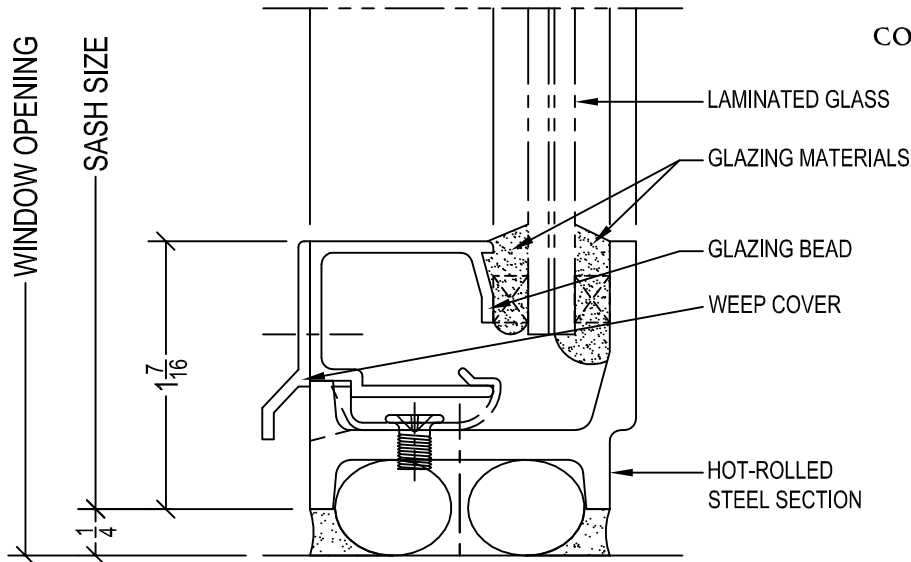

HOPE'S®

Liberty™ Series

BLAST RESISTANT STEEL WINDOWS

TYPICAL FULL SIZE DETAILS

SEE THE "DOWNLOAD" LINK
TO ACCESS CAD FILES FOR
COMPLETE SELECTION OF DETAILS

FIXED DETAIL

EXTERIOR GLAZED WITH 1/4" NOMINAL LAMINATED GLASS

SWING-OUT DETAIL

Details are full scale.

EXTERIOR GLAZED WITH 1/4" NOMINAL LAMINATED GLASS

HOPE'S

STEEL WINDOWS & DOORS

#175M TRUE MUNTIN DETAIL

EXTERIOR GLAZED WITH 1/4" NOMINAL LAMINATED GLASS