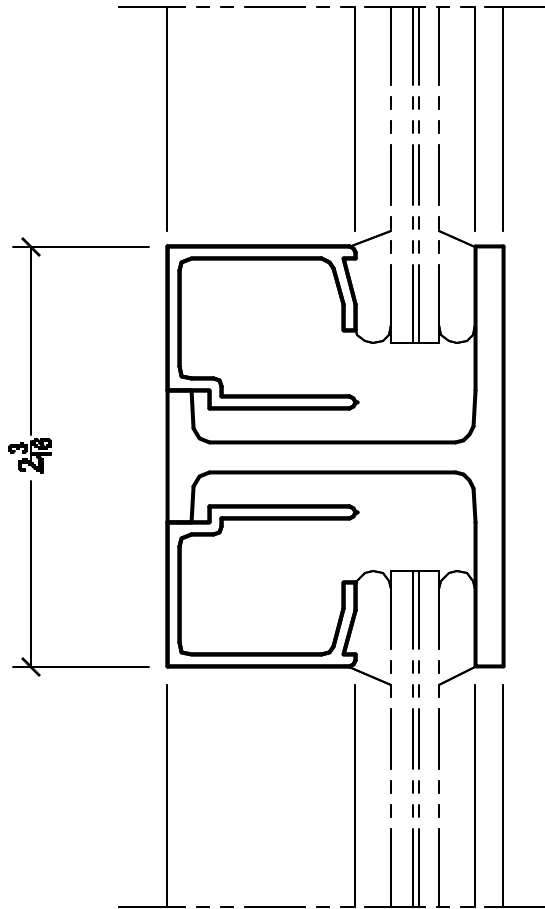

HOPE'S®

Liberty™ Series

BLAST RESISTANT STEEL WINDOWS

TYPICAL FULL SIZE DETAILS

SEE THE "DOWNLOAD" LINK
TO ACCESS CAD FILES FOR
COMPLETE SELECTION OF DETAILS

FIXED DETAIL

EXTERIOR GLAZED WITH 1/4" NOMINAL LAMINATED GLASS

SWING-OUT DETAIL

Details are full scale.

EXTERIOR GLAZED WITH 1/4" NOMINAL LAMINATED GLASS

HOPE'S

STEEL WINDOWS & DOORS

#175M TRUE MUNTIN DETAIL

EXTERIOR GLAZED WITH 1/4" NOMINAL LAMINATED GLASS