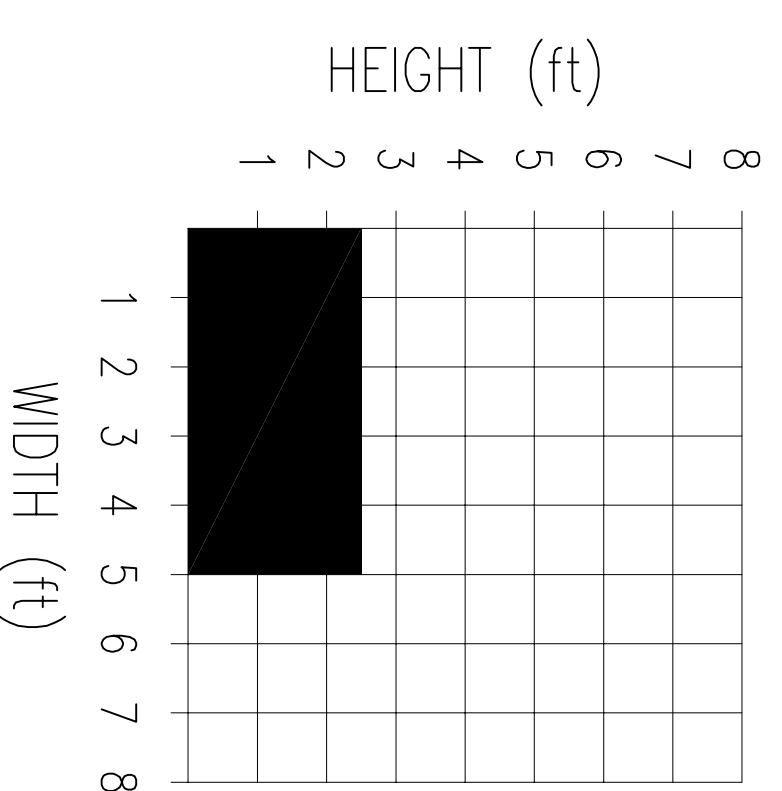

LANDMARK175 SERIES PROJECT-IN VENTILATORS

LANDMARK175 SERIES SWING DOORS

SIZES BASED ON 3/4" INSULATING GLASS WITH 3/16" PANES

FOR VENTILATOR REQUIREMENTS EXCEEDING THE SIZES SHOWN, CONSULT HOPE'S FOR DESIGN ALTERNATIVES