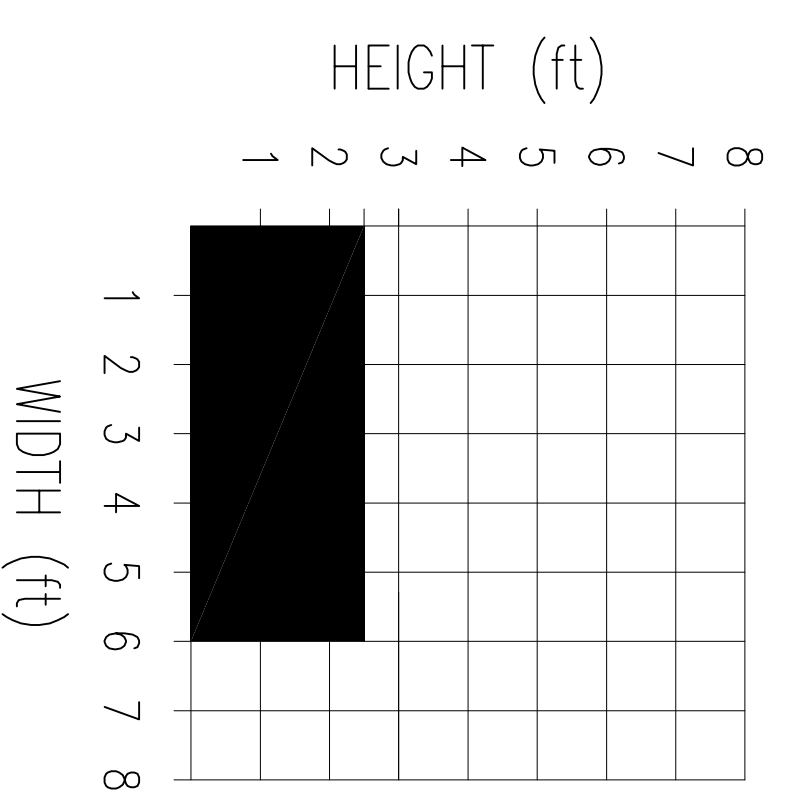

SIZES BASED ON 3/4" INSULATING GLASS WITH 3/16" PANES

FOR VENTILATOR REQUIREMENTS EXCEEDING THE SIZES SHOWN, CONSULT HOPE'S FOR DESIGN ALTERNATIVES