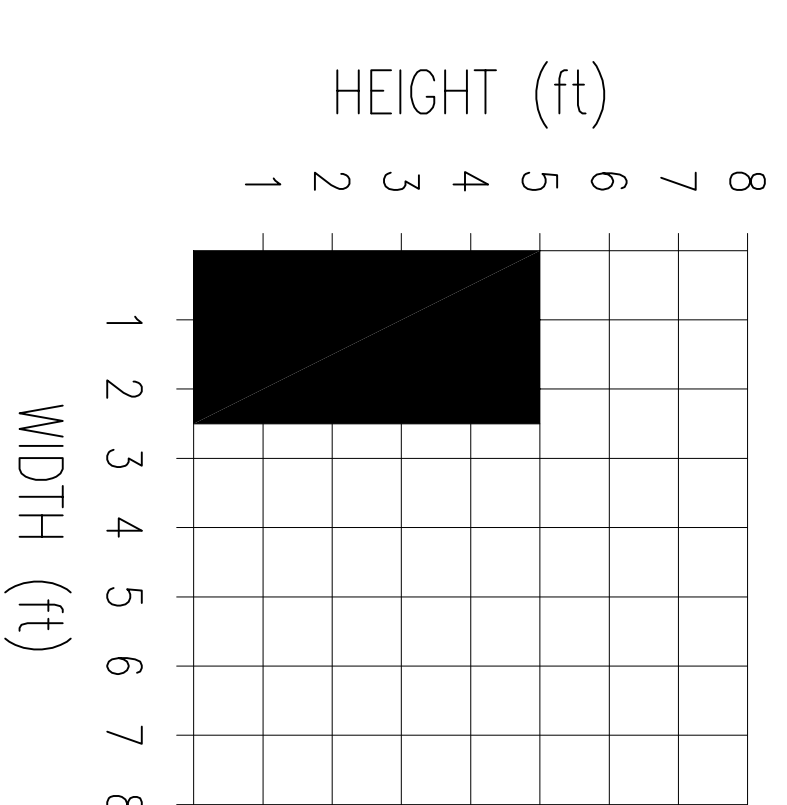

SIZES BASED ON 3/4" INSULATING GLASS WITH 3/16" PANES

FOR VENTILATOR REQUIREMENTS EXCEEDING THE SIZES SHOWN, CONSULT HOPE'S FOR DESIGN ALTERNATIVES