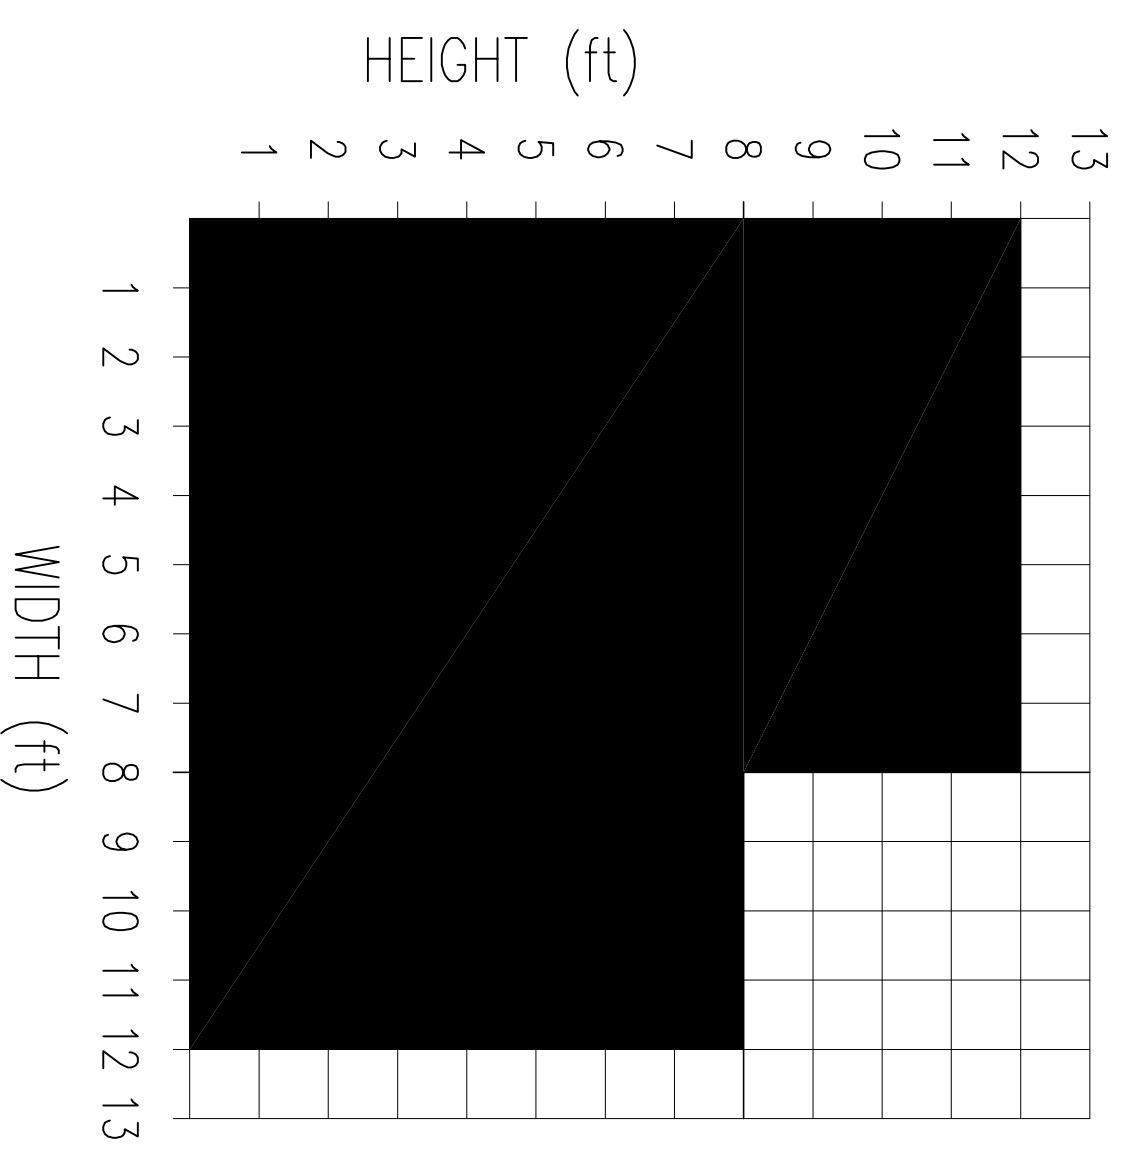

## LANDMARK175 SERIES FIXED WINDOWS

FOR WINDOW FRAME REQUIREMENTS EXCEEDING THE SIZES SHOWN, CONSULT HOPE'S FOR DESIGN ALTERNATIVES