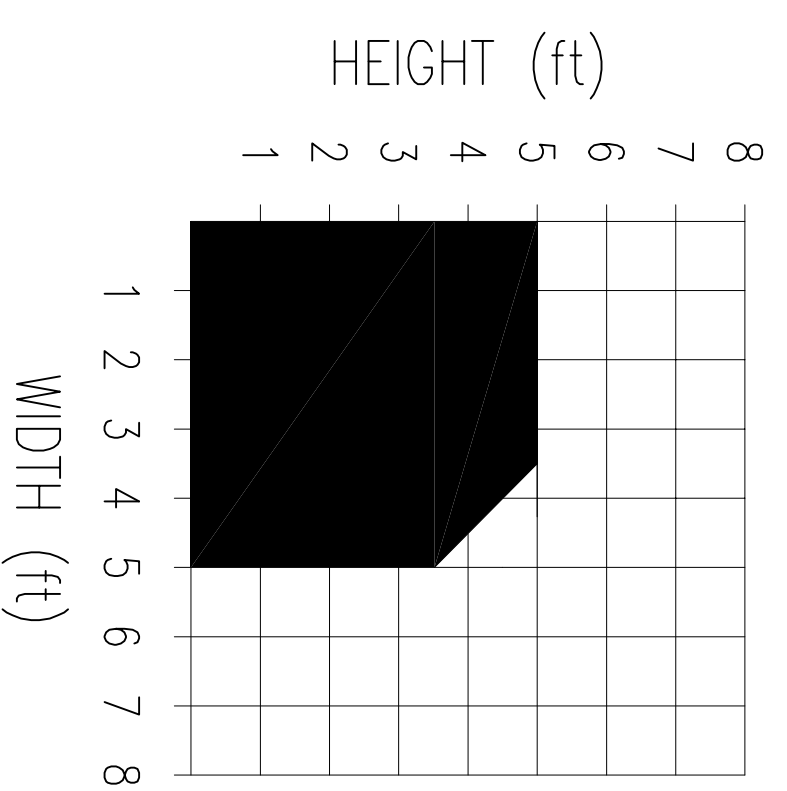

LANDMARK175 SERIES PROJECT-OUT VENTILATORS

MOTORIZED OPERATOR