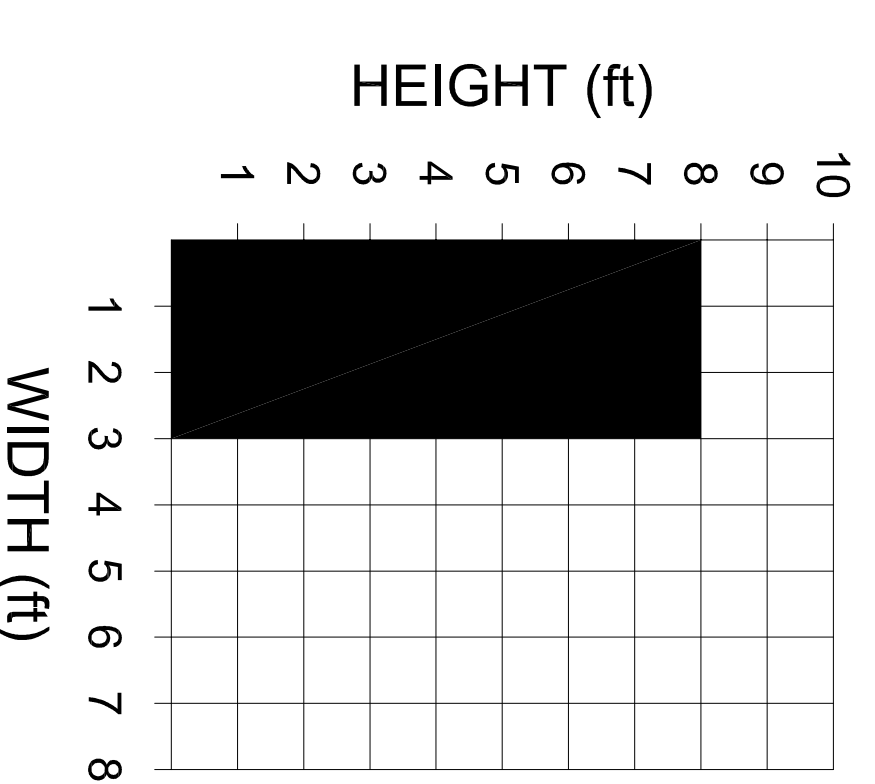

SIZES BASED ON 1" INSULATING GLASS WITH 1/4" PANES

FOR VENTILATOR REQUIREMENTS EXCEEDING THE SIZES SHOWN, CONSULT HOPE'S FOR DESIGN ALTERNATIVES