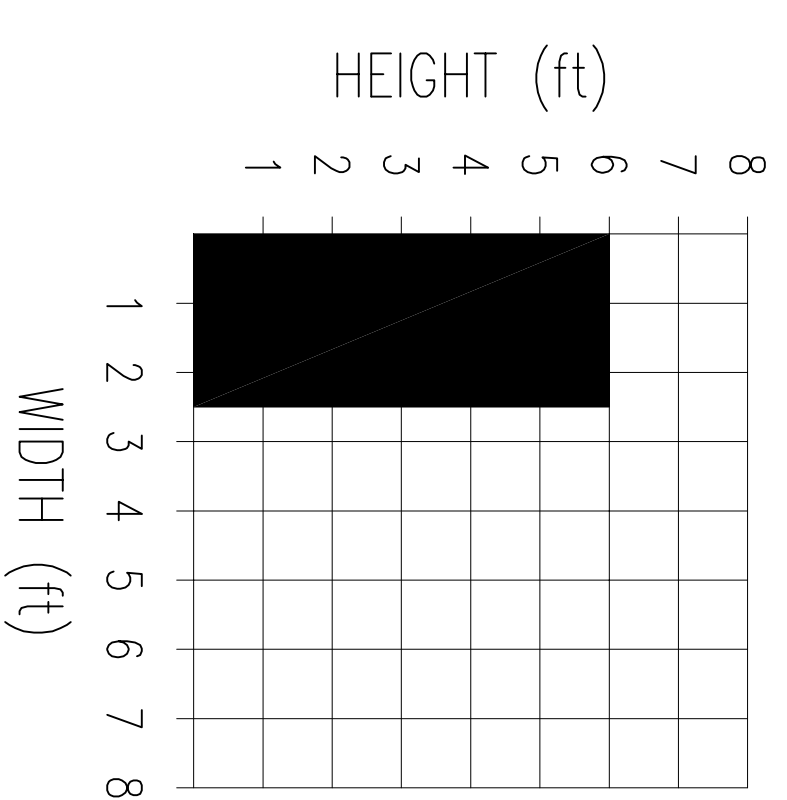

LANDMARK175 SERIES CASEMENT VENTILATORS

ROTO OPERATOR