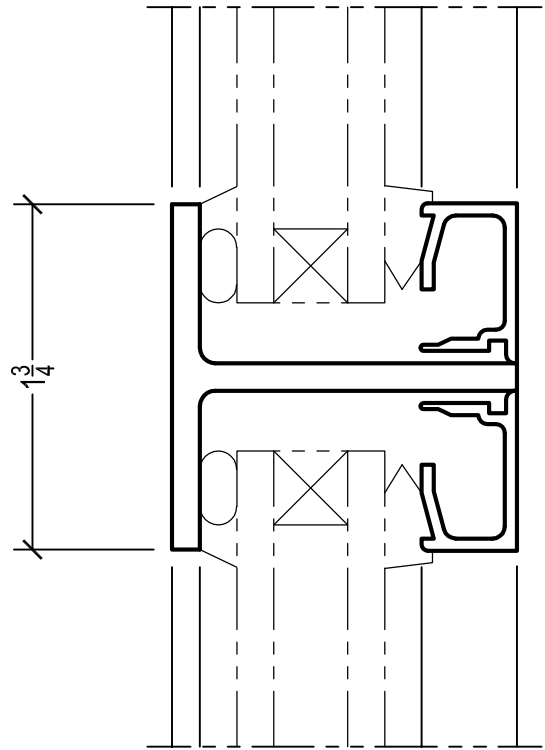

SEE THE "DOWNLOAD" LINK
TO ACCESS CAD FILES FOR
COMPLETE SELECTION OF DETAILS

FIXED DETAIL

INTERIOR GLAZED WITH 3/4" GLASS

SWING-OUT DETAIL

INTERIOR GLAZED WITH 3/4" GLASS

SWING-IN DETAIL

INTERIOR GLAZED WITH 3/4" GLASS

SEE THE "DOWNLOAD" LINK
TO ACCESS CAD FILES FOR
COMPLETE SELECTION OF DETAILS

#175M TRUE MUNTIN DETAIL

INTERIOR GLAZED WITH 3/4" GLASS

#T175L TRUE MUNTIN DETAIL

INTERIOR GLAZED WITH 3/4" GLASS

#T138L TRUE MUNTIN DETAIL

INTERIOR GLAZED WITH 3/4" GLASS

#T875L TRUE MUNTIN DETAIL

INTERIOR GLAZED WITH 1/4" GLASS