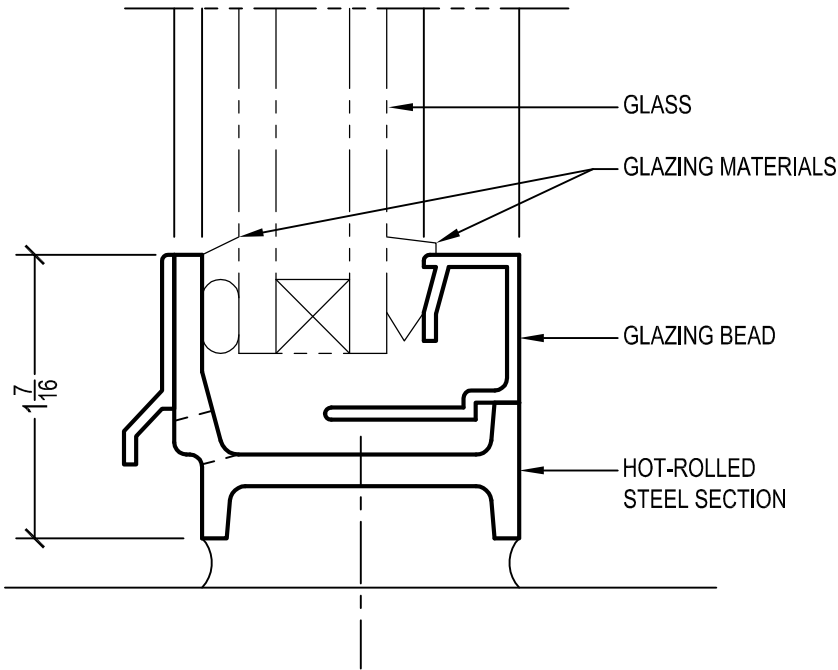

SEE THE "DOWNLOAD" LINK
TO ACCESS CAD FILES FOR
COMPLETE SELECTION OF DETAILS

FIXED DETAIL

INTERIOR GLAZED WITH 3/4" GLASS

SWING-OUT DETAIL

INTERIOR GLAZED WITH 3/4" GLASS

SWING-IN DETAIL

INTERIOR GLAZED WITH 3/4" GLASS

SEE THE "DOWNLOAD" LINK
TO ACCESS CAD FILES FOR
COMPLETE SELECTION OF DETAILS

#175M TRUE MUNTIN DETAIL

INTERIOR GLAZED WITH 3/4" GLASS

#T175L TRUE MUNTIN DETAIL

INTERIOR GLAZED WITH 3/4" GLASS

#T138L TRUE MUNTIN DETAIL

INTERIOR GLAZED WITH 3/4" GLASS

#T875L TRUE MUNTIN DETAIL

INTERIOR GLAZED WITH 1/4" GLASS