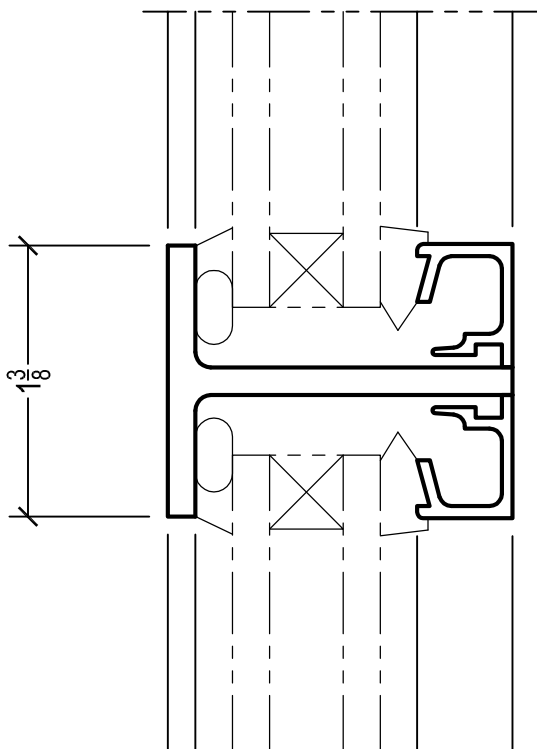

SEE THE "DOWNLOAD" LINK
TO ACCESS CAD FILES FOR
COMPLETE SELECTION OF DETAILS

FIXED DETAIL

INTERIOR GLAZED WITH 3/4" GLASS

SWING-OUT DETAIL

INTERIOR GLAZED WITH 3/4" GLASS

SWING-IN DETAIL

INTERIOR GLAZED WITH 3/4" GLASS

SEE THE "DOWNLOAD" LINK
TO ACCESS CAD FILES FOR
COMPLETE SELECTION OF DETAILS

#175M TRUE MUNTIN DETAIL

INTERIOR GLAZED WITH 3/4" GLASS

#T175L TRUE MUNTIN DETAIL

INTERIOR GLAZED WITH 3/4" GLASS

#T138L TRUE MUNTIN DETAIL

INTERIOR GLAZED WITH 3/4" GLASS

#T875L TRUE MUNTIN DETAIL

INTERIOR GLAZED WITH 1/4" GLASS