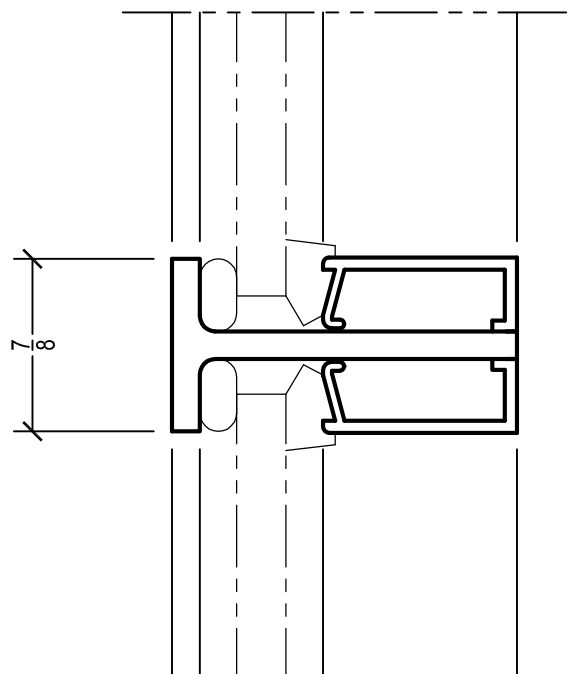

SEE THE "DOWNLOAD" LINK
TO ACCESS CAD FILES FOR
COMPLETE SELECTION OF DETAILS

FIXED DETAIL

INTERIOR GLAZED WITH 3/4" GLASS

SWING-OUT DETAIL

INTERIOR GLAZED WITH 3/4" GLASS

SWING-IN DETAIL

INTERIOR GLAZED WITH 3/4" GLASS

SEE THE "DOWNLOAD" LINK
TO ACCESS CAD FILES FOR
COMPLETE SELECTION OF DETAILS

#175M TRUE MUNTIN DETAIL

INTERIOR GLAZED WITH 3/4" GLASS

#T175L TRUE MUNTIN DETAIL

INTERIOR GLAZED WITH 3/4" GLASS

#T138L TRUE MUNTIN DETAIL

INTERIOR GLAZED WITH 3/4" GLASS

#T875L TRUE MUNTIN DETAIL

INTERIOR GLAZED WITH 1/4" GLASS