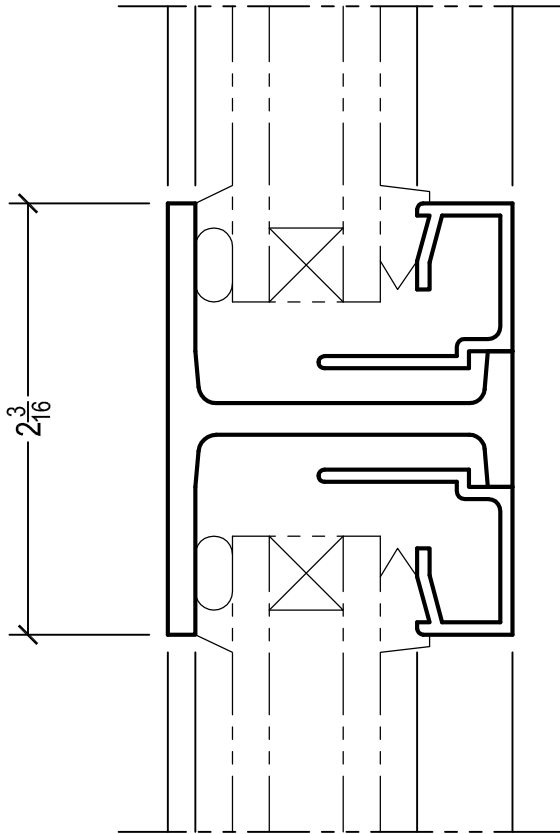

SEE THE "DOWNLOAD" LINK
TO ACCESS CAD FILES FOR
COMPLETE SELECTION OF DETAILS

FIXED DETAIL

INTERIOR GLAZED WITH 3/4" GLASS

SWING-OUT DETAIL

INTERIOR GLAZED WITH 3/4" GLASS

SWING-IN DETAIL

INTERIOR GLAZED WITH 3/4" GLASS

SEE THE "DOWNLOAD" LINK
TO ACCESS CAD FILES FOR
COMPLETE SELECTION OF DETAILS

#175M TRUE MUNTIN DETAIL

INTERIOR GLAZED WITH 3/4" GLASS

#T175L TRUE MUNTIN DETAIL

INTERIOR GLAZED WITH 3/4" GLASS

#T138L TRUE MUNTIN DETAIL

INTERIOR GLAZED WITH 3/4" GLASS

#T875L TRUE MUNTIN DETAIL

INTERIOR GLAZED WITH 1/4" GLASS