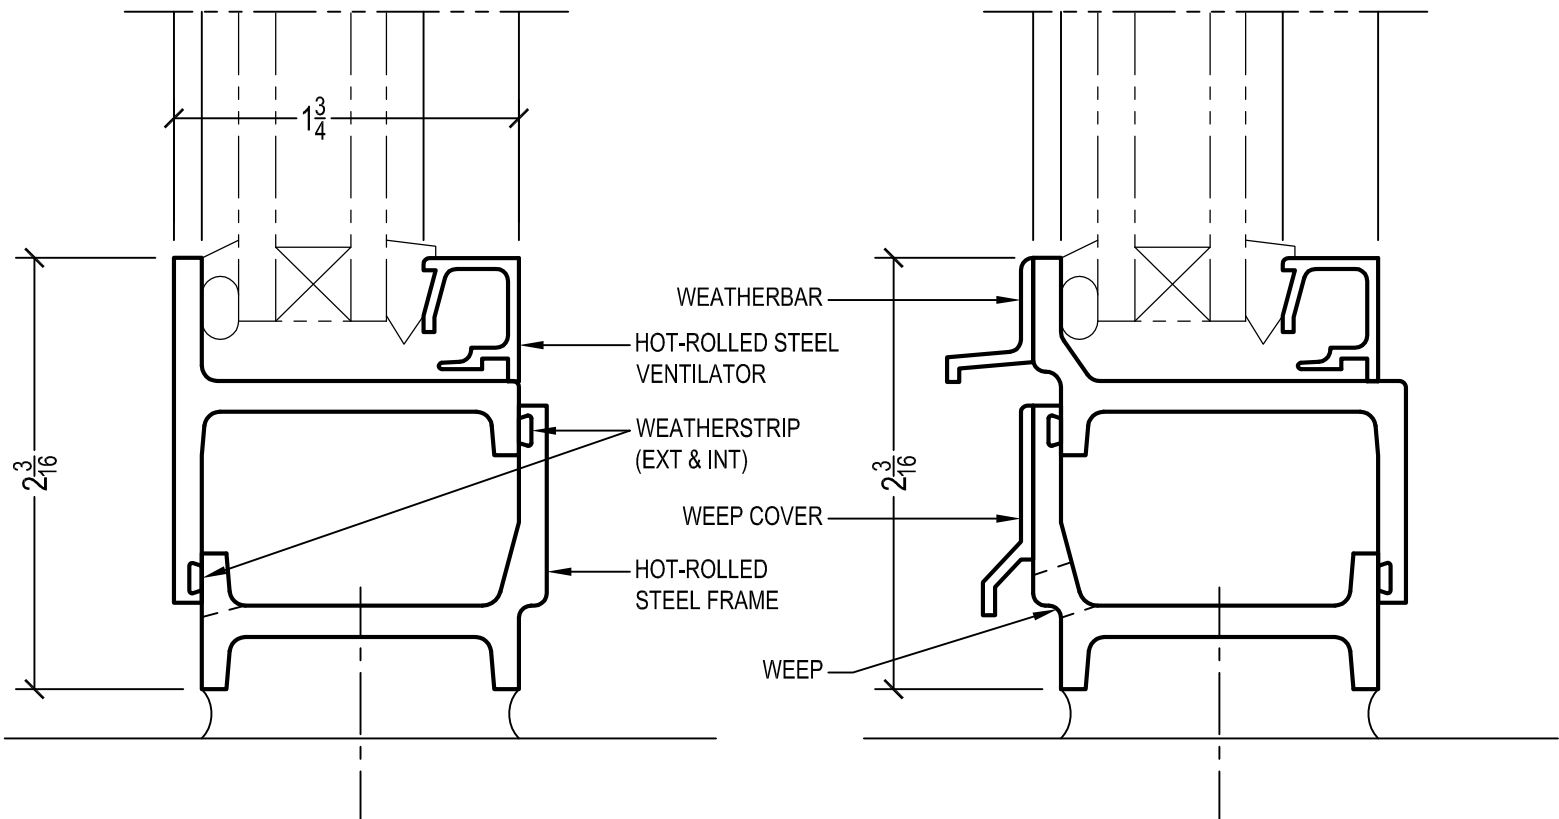

SEE THE "DOWNLOAD" LINK
TO ACCESS CAD FILES FOR
COMPLETE SELECTION OF DETAILS

FIXED DETAIL

INTERIOR GLAZED WITH 3/4" GLASS

SWING-OUT DETAIL

INTERIOR GLAZED WITH 3/4" GLASS

SWING-IN DETAIL

INTERIOR GLAZED WITH 3/4" GLASS

SEE THE "DOWNLOAD" LINK
TO ACCESS CAD FILES FOR
COMPLETE SELECTION OF DETAILS

#175M TRUE MUNTIN DETAIL

INTERIOR GLAZED WITH 3/4" GLASS

#T175L TRUE MUNTIN DETAIL

INTERIOR GLAZED WITH 3/4" GLASS

#T138L TRUE MUNTIN DETAIL

INTERIOR GLAZED WITH 3/4" GLASS

#T875L TRUE MUNTIN DETAIL

INTERIOR GLAZED WITH 1/4" GLASS