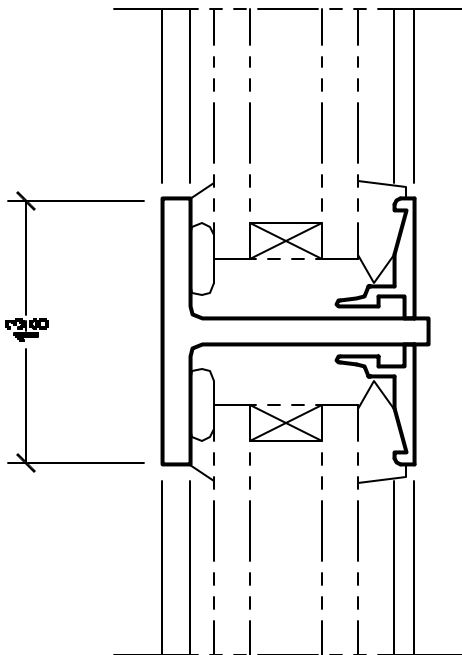

Details are full scale.

**SWING-IN DETAIL**  
INTERIOR GLAZED WITH 3/4" GLASS

# HOPE'S

STEEL WINDOWS & DOORS

**#1000M4 TRUE MUNTIN DETAIL**

INTERIOR GLAZED WITH 3/4" GLASS

**#T175 TRUE MUNTIN DETAIL**

INTERIOR GLAZED WITH 3/4" GLASS

**#T138 TRUE MUNTIN DETAIL**

INTERIOR GLAZED WITH 3/4" GLASS