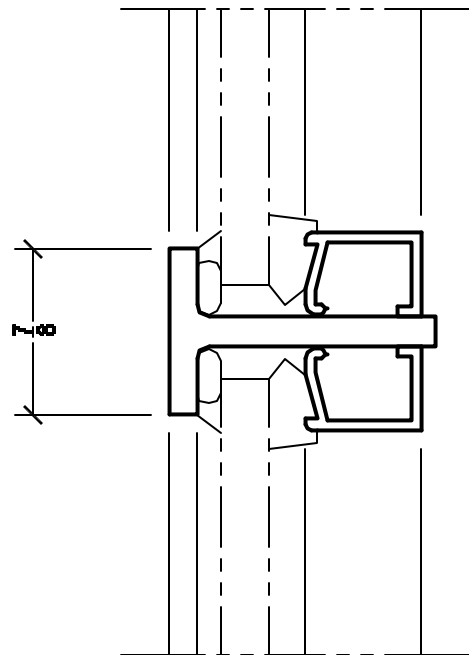

### TYPICAL FULL SIZE DETAILS

SEE THE "DOWNLOAD" LINK  
TO ACCESS CAD FILES FOR  
COMPLETE SELECTION OF DETAILS

**FIXED DETAIL**  
INTERIOR GLAZED WITH 3/4" GLASS

**SWING-OUT DETAIL**  
INTERIOR GLAZED WITH 3/4" GLASS

Details are full scale.

**SWING-IN DETAIL**  
INTERIOR GLAZED WITH 3/4" GLASS

# HOPE'S

STEEL WINDOWS & DOORS

**#1000M4 TRUE MUNTIN DETAIL**

INTERIOR GLAZED WITH 3/4" GLASS

**#T175 TRUE MUNTIN DETAIL**

INTERIOR GLAZED WITH 3/4" GLASS

**#T138 TRUE MUNTIN DETAIL**

INTERIOR GLAZED WITH 3/4" GLASS