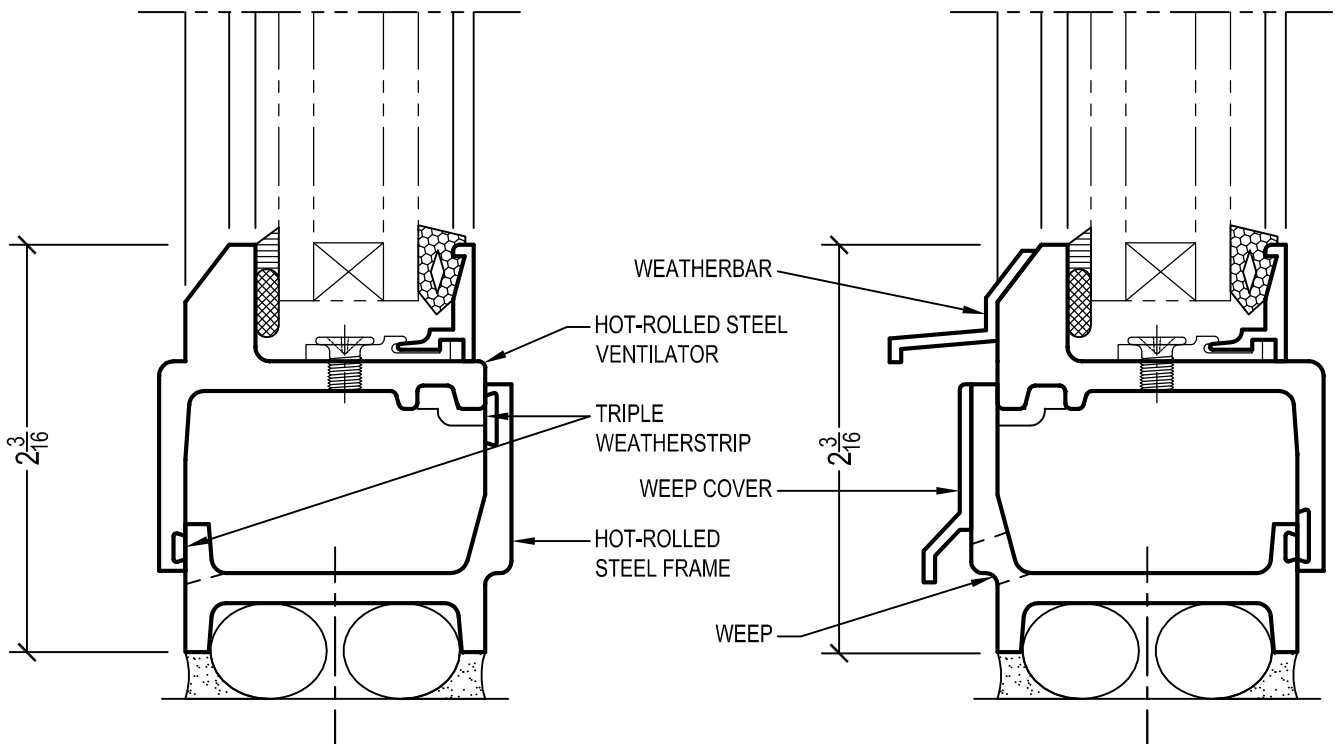

### TYPICAL FULL SIZE DETAILS

SEE THE "DOWNLOAD" LINK  
TO ACCESS CAD FILES FOR  
COMPLETE SELECTION OF DETAILS

**FIXED DETAIL**  
INTERIOR GLAZED WITH 3/4" GLASS

**SWING-OUT DETAIL**  
INTERIOR GLAZED WITH 3/4" GLASS

Details are full scale.

**SWING-IN DETAIL**  
INTERIOR GLAZED WITH 3/4" GLASS